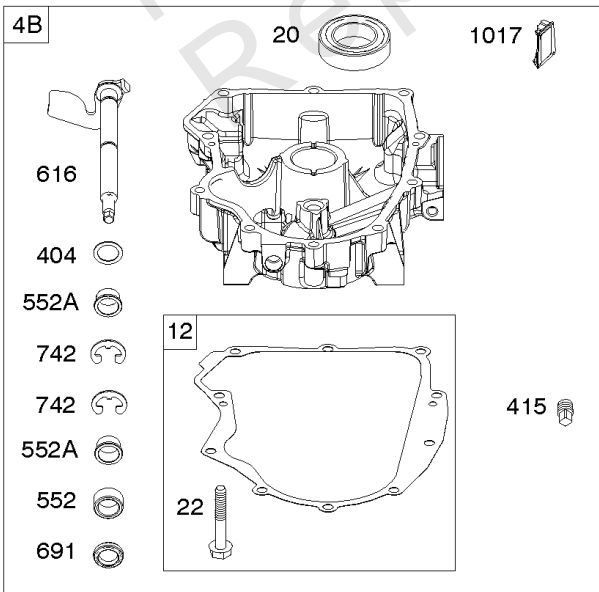

Engine Sump, Lubrication, Oil Cooler

REF NO	PART NO	QTY	DESCRIPTION
4	594973		SUMP, Engine -Used After Code Date 15071500
4B	797502		Sump-Engine -Used Before Code Date 15071600
12	594195		Gasket-Crankcase -Used Before Code Date 15071600
15	690946		PLUG, Oil Drain
20	795387		SEAL, Oil -(PTO Side)
22	694966		SCREW -(Crankcase Cover/Sump)
186A	796532		CONNECTOR, Hose -(Oil Drain)
219	793338		GEAR, Governor
220	799772		WASHER -(Governor Gear)
221	841026		CUP, Governor
239	792028		Switch-Oil Pressure
287	697820		SCREW -(Dipstick Tube)
305	594618		SCREW -(Blower Housing)
400	796862		COOLER, Oil
404	690442		WASHER -(Governor Crank)
415	794903		PLUG
448	799103		BRACKET, Oil Cooler
512	594200		HOSE, Oil Drain
523	594528		DIPSTICK
524	691032		SEAL, O-Ring
525	691037		TUBE, Dipstick
552	796638		BUSHING, Governor Crank
552A	690553		BUSHING, Governor Crank
601A	841597		CLAMP, Hose
615	698290		RETAINER, Governor Shaft
616	691045		CRANK, Governor
691	790574		SEAL, Governor Shaft
742	690328		RETAINER, E Ring
750	796208		SCREW -(Oil Pump Cover)
829	799104		HOSE, Oil Cooler
842	691031		SEAL, O-Ring -(Dipstick Tube)
847	594609		DIPSTICK/TUBE ASSEMBLY
943	796222		SEAL, O-Ring -(Oil Pump Cover)
965	796221		COVER, Oil Pump
1013	690954		NIPPLE, Oil Filter
1017	796214		SCREEN, Oil Pump
1024	796220		PUMP, Oil
1027	696854		Filter-Oil -(Yellow)
1028	796864		ADAPTER, Oil Filter
1366	799131		DIVERTER, Oil Cooler
1373	695629		SCREW -(Oil Cooler Bracket)