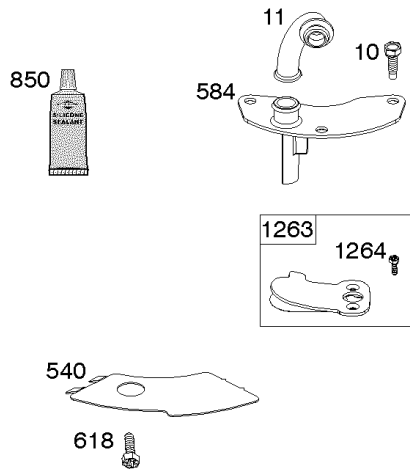

1319 WARNING LABEL

REQUIRED when replacing parts with warning labels affixed.

1319A WARNING LABEL

REQUIRED when replacing parts with warning labels affixed.

1330 REPAIR MANUAL

1036 EMISSIONS LABEL