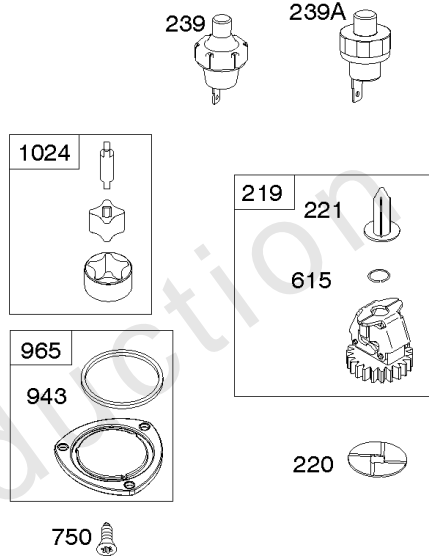

Engine Sump, Lubrication, Oil Cooler

REF NO	PART NO	QTY	DESCRIPTION
4	594973		SUMP, Engine -Used After Code Date 15071500
4B	797502		Sump-Engine -Used Before Code Date 15071600
12	594195		Gasket-Crankcase -Used Before Code Date 15071600
15	690946		PLUG, Oil Drain
20	795387		SEAL, Oil -(PTO Side)
22	694966		SCREW -(Crankcase Cover/Sump)
186A	796532		CONNECTOR, Hose -(Oil Drain)
219	793338		GEAR, Governor
220	799772		WASHER -(Governor Gear)
221	841026		CUP, Governor
239	792028		Switch-Oil Pressure
287	697820		SCREW -(Dipstick Tube)
305	594618		SCREW -(Blower Housing)
400	796862		COOLER, Oil
404	690442		WASHER -(Governor Crank)
415	794903		PLUG
448	799103		BRACKET, Oil Cooler
512	594200		HOSE, Oil Drain
523	594528		DIPSTICK
524	691032		SEAL, O-Ring
525	691037		TUBE, Dipstick
552	796638		BUSHING, Governor Crank
552A	690553		BUSHING, Governor Crank
601A	841597		CLAMP, Hose
615	698290		RETAINER, Governor Shaft
616	691045		CRANK, Governor
691	790574		SEAL, Governor Shaft
742	690328		RETAINER, E Ring
750	796208		SCREW -(Oil Pump Cover)
829	799104		HOSE, Oil Cooler
842	691031		SEAL, O-Ring -(Dipstick Tube)
847	594609		DIPSTICK/TUBE ASSEMBLY
943	796222		SEAL, O-Ring -(Oil Pump Cover)
965	796221		COVER, Oil Pump
1013	690954		NIPPLE, Oil Filter
1017	796214		SCREEN, Oil Pump
1024	796220		PUMP, Oil
1027	696854		Filter-Oil -(Yellow)
1028	796864		ADAPTER, Oil Filter
1366	799131		DIVERTER, Oil Cooler
1373	695629		SCREW -(Oil Cooler Bracket)