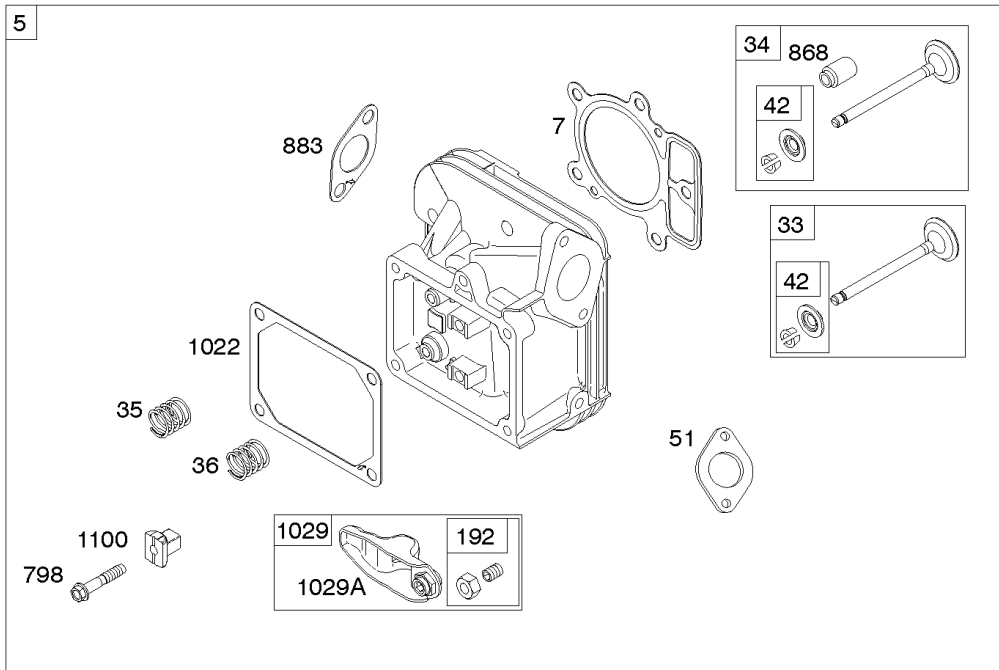

Cylinder Head, Rocker Arm Cover, Intake Manifold

Mfg. No: 44T877-0012-B1

Cylinder Head, Rocker Arm Cover, Intake Manifold

REF NO	PART NO	QTY	DESCRIPTION
5	799088		Head-Cylinder -(Cylinder #1)
5A	799089		Head-Cylinder -(Cylinder #2)
7	693997		GASKET, Cylinder Head
13	592244		SCREW -(Cylinder Head)
33	793557		Valve-Exhaust
34	793556		VALVE, Intake
35	694865		SPRING, Valve -(Intake)
36	694865		SPRING, Valve -(Exhaust)
42	499586		KEEPER, Valve
45	690977		TAPPET, Valve
50	797503		MANIFOLD, Intake
51	690949		GASKET, Intake
51A	594427		GASKET, Intake
53	690951		STUD -(Carburetor)
54	699816		SCREW -(Intake Manifold)
122	593425		SPACER, Carburetor
163	691001		GASKET, Air Cleaner
186	794873		Connector-Hose -(Intake Manifold)
192	690083		ADJUSTER, Rocker Arm
213	799153		BRACKET, Choke Control
337	792015		PLUG, Spark
383	19576S		WRENCH, Spark Plug
415	794903		PLUG
613	690341		SCREW -(Muffler)
635	692076		BOOT, Spark Plug
654	690958		NUT -(Carburetor)
798	697890		SCREW -(Rocker Arm)
868	690968		SEAL, Valve
883	690970		Gasket-Exhaust
914	691127		SCREW -(Rocker Cover)
918	593998		HOSE, Vacuum -(Length 3.2 Inches)
929	691003		SCREW -(Choke Control Bracket)
929A	794904		SCREW -(Choke Control Bracket)
964	799159		CAP, Connector
1022	690971		GASKET, Rocker Cover
1023	793146		COVER, Rocker -(Cylinder #1)
1023A	499600		COVER, Rocker -(Cylinder #2)
1026	690981		ROD, Push -(Steel)