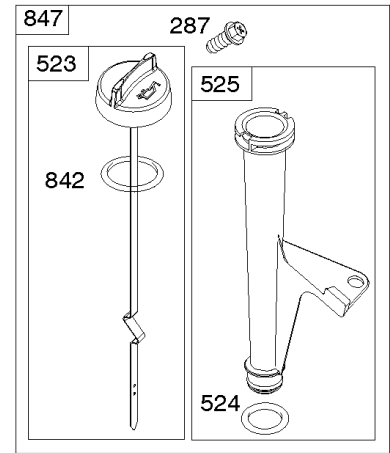

Engine Sump, Lubrication, Oil Cooler

REF NO	PART NO	QTY	DESCRIPTION
4	594973		SUMP, Engine -Used After Code Date 15071500
4B	797502		Sump-Engine -Used Before Code Date 15071600
12	594195		Gasket-Crankcase -Used Before Code Date 15071600
15	690946		PLUG, Oil Drain
20	795387		SEAL, Oil -(PTO Side)
22	694966		SCREW -(Crankcase Cover/Sump)
186A	796532		CONNECTOR, Hose -(Oil Drain)
219	793338		GEAR, Governor
220	799772		WASHER -(Governor Gear)
221	841026		CUP, Governor
239	792028		Switch-Oil Pressure
287	697820		SCREW -(Dipstick Tube)
305	594618		SCREW -(Blower Housing)
400	796862		COOLER, Oil
404	690442		WASHER -(Governor Crank)
415	794903		PLUG
448	799103		BRACKET, Oil Cooler
512	594200		HOSE, Oil Drain
523	594528		DIPSTICK
524	691032		SEAL, O-Ring
525	691037		TUBE, Dipstick
552	796638		BUSHING, Governor Crank
552A	690553		BUSHING, Governor Crank
601A	841597		CLAMP, Hose
615	698290		RETAINER, Governor Shaft
616	691045		CRANK, Governor
691	790574		SEAL, Governor Shaft
742	690328		RETAINER, E Ring
750	796208		SCREW -(Oil Pump Cover)
829	799104		HOSE, Oil Cooler
842	691031		SEAL, O-Ring -(Dipstick Tube)
847	594609		DIPSTICK/TUBE ASSEMBLY
943	796222		SEAL, O-Ring -(Oil Pump Cover)
965	796221		COVER, Oil Pump
1013	690954		NIPPLE, Oil Filter
1017	796214		SCREEN, Oil Pump
1024	796220		PUMP, Oil
1027	696854		Filter-Oil -(Yellow)
1028	796864		ADAPTER, Oil Filter
1366	799131		DIVERTER, Oil Cooler
1373	695629		SCREW -(Oil Cooler Bracket)