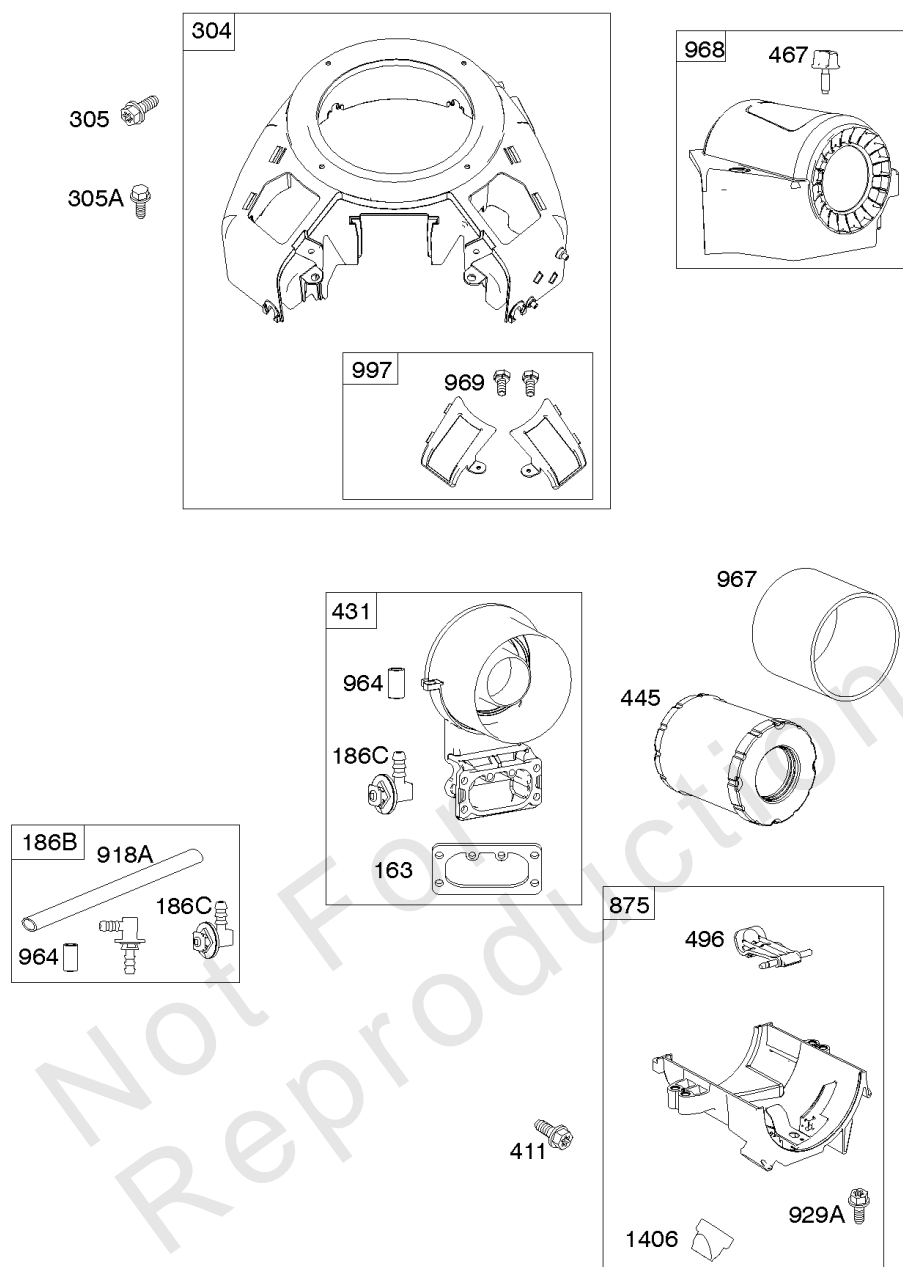

Model Components	Page
Blower Housing, Air Cleaner.	4
Carburetor, Fuel Supply.	6
Cylinder Head, Rocker Arm Cover, Intake Manifold.	10
Cylinder, Crankshaft, Camshaft, Air Guides.	14
Engine Sump, Lubrication, Oil Cooler.	18
Engine/Valve Gasket Set, Carburetor Overhaul Kit.	22
Flywheel, Controls, Wire Harness, Alternator, Starter.	24

Not For
Reproduction