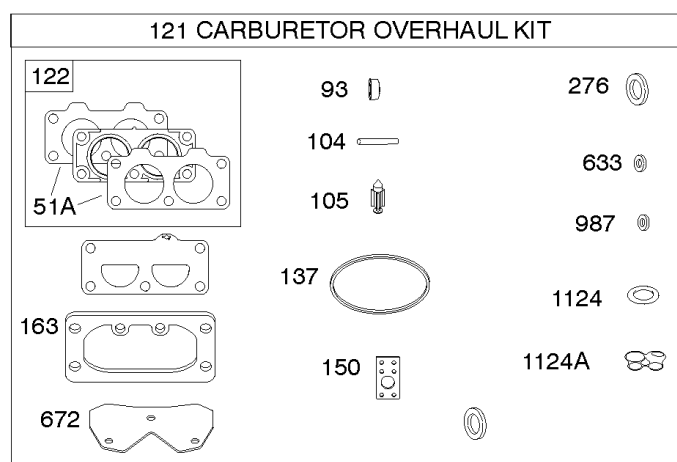

Engine/Valve Gasket Set, Carburetor Overhaul Kit

REF NO	PART NO	QTY	DESCRIPTION
3	391086S		SEAL, Oil -(Magneto Side)
7	693997		GASKET, Cylinder Head
9	690937		Gasket-Breather -Used Before Code Date 14110500
12	594195		Gasket-Crankcase -Used Before Code Date 15071600
20	795387		SEAL, Oil -(PTO Side)
22	694966		SCREW -(Crankcase Cover/Sump)
51	690949		GASKET, Intake
51A	594427		GASKET, Intake
93	845864		BUSHING, Throttle Shaft
104	694918		PIN, Float Hinge
105	797410		Valve-Float Needle
121	799132		KIT, Carburetor Overhaul
122	593425		SPACER, Carburetor
137	690994		GASKET, Float Bowl
150	841649		GASKET, Nozzle
163	691001		GASKET, Air Cleaner
276	695410		WASHER, Sealing
358	799117		Gasket Set-Engine
524	691032		SEAL, O-Ring
633	690722		SEAL, Choke/Throttle Shaft
672	690234		Gasket-Carburetor Plate
691	790574		SEAL, Governor Shaft
842	691031		SEAL, O-Ring -(Dipstick Tube)
868	690968		SEAL, Valve
883	690970		Gasket-Exhaust
943	796222		SEAL, O-Ring -(Oil Pump Cover)
987	808183		Seal-Throttle Shaft
1022	690971		GASKET, Rocker Cover
1095	694013		SET, Valve Gasket
1124	841653		SEAL, O-Ring -(Fuel Transfer Tube)
1124A	690988		SEAL, O-Ring -(Fuel Transfer Tube)