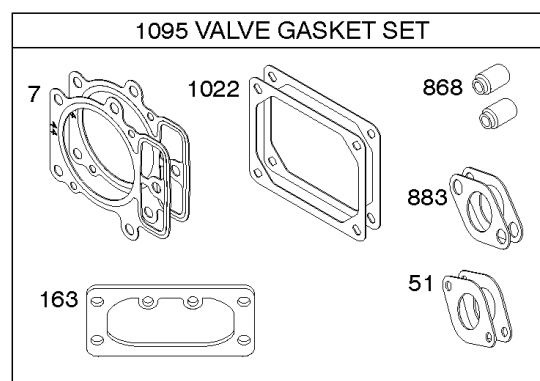

Engine/Valve Gasket Set, Carburetor Overhaul Kit

REF NO	PART NO	QTY	DESCRIPTION
3	391086S		SEAL, Oil -(Magneto Side)
7	693997		GASKET, Cylinder Head
9	690937		Gasket-Breather -Used Before Code Date 14110500
12	594195		Gasket-Crankcase -Used Before Code Date 15071600
20	795387		SEAL, Oil -(PTO Side)
22	694966		SCREW -(Crankcase Cover/Sump)
51	690949		GASKET, Intake
51A	594427		GASKET, Intake
93	845864		BUSHING, Throttle Shaft
104	694918		PIN, Float Hinge
105	797410		Valve-Float Needle
121	799132		KIT, Carburetor Overhaul
122	593425		SPACER, Carburetor
137	690994		GASKET, Float Bowl
150	841649		GASKET, Nozzle
163	691001		GASKET, Air Cleaner
276	695410		WASHER, Sealing
358	799117		Gasket Set-Engine
524	691032		SEAL, O-Ring
633	690722		SEAL, Choke/Throttle Shaft
672	690234		Gasket-Carburetor Plate
691	790574		SEAL, Governor Shaft
842	691031		SEAL, O-Ring -(Dipstick Tube)
868	690968		SEAL, Valve
883	690970		Gasket-Exhaust
943	796222		SEAL, O-Ring -(Oil Pump Cover)
987	808183		Seal-Throttle Shaft
1022	690971		GASKET, Rocker Cover
1095	694013		SET, Valve Gasket
1124	841653		SEAL, O-Ring -(Fuel Transfer Tube)
1124A	690988		SEAL, O-Ring -(Fuel Transfer Tube)