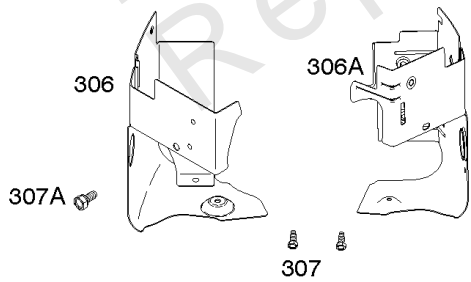

Cylinder Head, Rocker Arm Cover, Intake Manifold

Mfg. No: 44T877-0012-B1

Cylinder Head, Rocker Arm Cover, Intake Manifold

REF NO	PART NO	QTY	DESCRIPTION
1026A	690982		ROD, Push -(Aluminum)
1029	690972		ARM, Rocker
1029A	807323		ARM, Rocker
1100	791959		PIVOT, Rocker Arm

Not For
Reproduction

1319 WARNING LABEL

REQUIRED when replacing parts with warning labels affixed.

1319A WARNING LABEL

REQUIRED when replacing parts with warning labels affixed.

1330 REPAIR MANUAL

1036 EMISSIONS LABEL