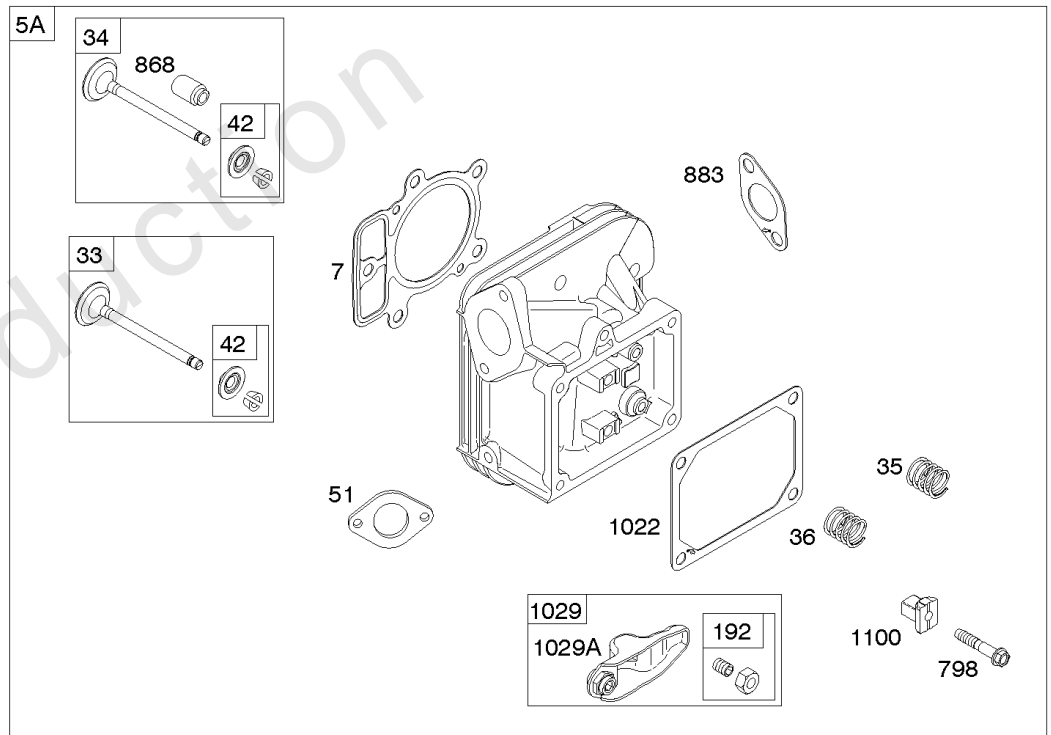

Carburetor, Fuel Supply

REF NO	PART NO	QTY	DESCRIPTION
1126	690991		SCREW -(Fuel Transfer Tube)
1127	695407		SCREW, Float Bowl -(Float Bowl to Carburetor Body)
1128	690990		SCREW -(Carburetor Nozzle)
1169	690990		SCREW -(Carburetor Cover Plate)

Not For
Reproduction

Cylinder Head, Rocker Arm Cover, Intake Manifold

Mfg. No: 44T877-0012-B1

Cylinder Head, Rocker Arm Cover, Intake Manifold

REF NO	PART NO	QTY	DESCRIPTION
5	799088		Head-Cylinder -(Cylinder #1)
5A	799089		Head-Cylinder -(Cylinder #2)
7	693997		GASKET, Cylinder Head
13	592244		SCREW -(Cylinder Head)
33	793557		Valve-Exhaust
34	793556		VALVE, Intake
35	694865		SPRING, Valve -(Intake)
36	694865		SPRING, Valve -(Exhaust)
42	499586		KEEPER, Valve
45	690977		TAPPET, Valve
50	797503		MANIFOLD, Intake
51	690949		GASKET, Intake
51A	594427		GASKET, Intake
53	690951		STUD -(Carburetor)
54	699816		SCREW -(Intake Manifold)
122	593425		SPACER, Carburetor
163	691001		GASKET, Air Cleaner
186	794873		Connector-Hose -(Intake Manifold)
192	690083		ADJUSTER, Rocker Arm
213	799153		BRACKET, Choke Control
337	792015		PLUG, Spark
383	19576S		WRENCH, Spark Plug
415	794903		PLUG
613	690341		SCREW -(Muffler)
635	692076		BOOT, Spark Plug
654	690958		NUT -(Carburetor)
798	697890		SCREW -(Rocker Arm)
868	690968		SEAL, Valve
883	690970		Gasket-Exhaust
914	691127		SCREW -(Rocker Cover)
918	593998		HOSE, Vacuum -(Length 3.2 Inches)
929	691003		SCREW -(Choke Control Bracket)
929A	794904		SCREW -(Choke Control Bracket)
964	799159		CAP, Connector
1022	690971		GASKET, Rocker Cover
1023	793146		COVER, Rocker -(Cylinder #1)
1023A	499600		COVER, Rocker -(Cylinder #2)
1026	690981		ROD, Push -(Steel)

Cylinder Head, Rocker Arm Cover, Intake Manifold

Mfg. No: 44T877-0012-B1

Cylinder Head, Rocker Arm Cover, Intake Manifold

REF NO	PART NO	QTY	DESCRIPTION
1026A	690982		ROD, Push -(Aluminum)
1029	690972		ARM, Rocker
1029A	807323		ARM, Rocker
1100	791959		PIVOT, Rocker Arm