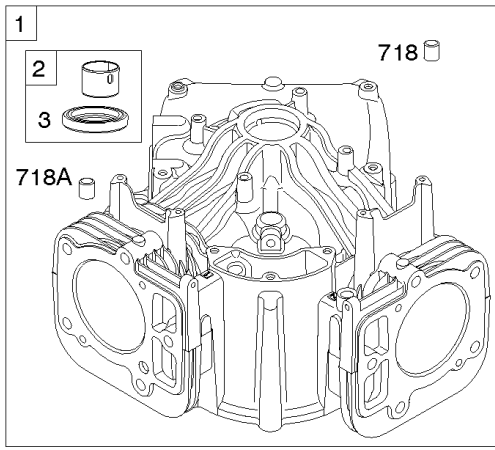

1319 WARNING LABEL

REQUIRED when replacing parts with warning labels affixed.

1319A WARNING LABEL

REQUIRED when replacing parts with warning labels affixed.

1330 REPAIR MANUAL

1036 EMISSIONS LABEL