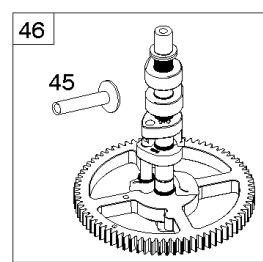

1319 WARNING LABEL

REQUIRED when replacing parts with warning labels affixed.

1319A WARNING LABEL

REQUIRED when replacing parts with warning labels affixed.

1330 REPAIR MANUAL

1036 EMISSIONS LABEL