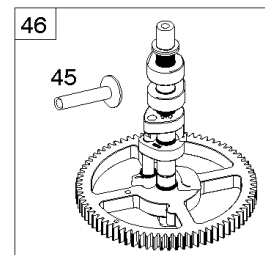

Cylinder Head, Rocker Arm Cover, Intake Manifold

Mfg. No: 44T877-0012-B1

Cylinder Head, Rocker Arm Cover, Intake Manifold

REF NO	PART NO	QTY	DESCRIPTION
1026A	690982		ROD, Push -(Aluminum)
1029	690972		ARM, Rocker
1029A	807323		ARM, Rocker
1100	791959		PIVOT, Rocker Arm

Cylinder, Crankshaft, Camshaft, Air Guides

REF NO	PART NO	QTY	DESCRIPTION
1	594970		CYLINDER ASSEMBLY -Used After Code Date 15071500
1A	594162		Cylinder Assembly -Used Before Code Date 15071600
2	797673		KIT, Bushing/Seal -(Magneto Side)
3	391086S		SEAL, Oil -(Magneto Side)
8	792185		Breather Assembly -Used Before Code Date 14110500
9	690937		Gasket-Breather -Used Before Code Date 14110500
10	691108		SCREW -(Breather Assembly)
11	594163		TUBE, Breather -Used After Code Date 14110400
11	792184		Tube-Breather -Used Before Code Date 14110500
16	796256		Crankshaft
24	222698S		KEY, Flywheel
25	792072		Piston Assembly -(.020" Oversize)
25	792023		Piston Assembly -(Standard)
26	792026		SET, Ring -(Standard)
26	792073		Ring Set -(.020" Oversize)
27	690975		LOCK, Piston Pin
28	696581		Pin-Piston
29	796209		ROD, Connecting
32	690976		SCREW -(Connecting Rod)
45	690977		TAPPET, Valve
46	797242		CAMSHAFT
212	695238		LINK, Throttle
227	798856		LEVER, Governor Control
250	690957		Retainer-Breather -Used Before Code Date 14110500
252	794389		Collector-Oil -Used Before Code Date 14110500
306	796852		SHIELD, Cylinder -(Cylinder #1)
306A	591666		SHIELD, Cylinder -(Cylinder #2)
307	691003		SCREW -(Cylinder Shield)
307A	691108		SCREW -(Cylinder Shield)
357	691483		Key-Drive Pulley
377	690979		KEY, Woodruff
405	594937		SCREW -(Back Plate)
447	691003		SCREW -(Air Guide Cover)
505	691029		NUT -(Governor Control Lever)
540	594325		PLATE, Baffle