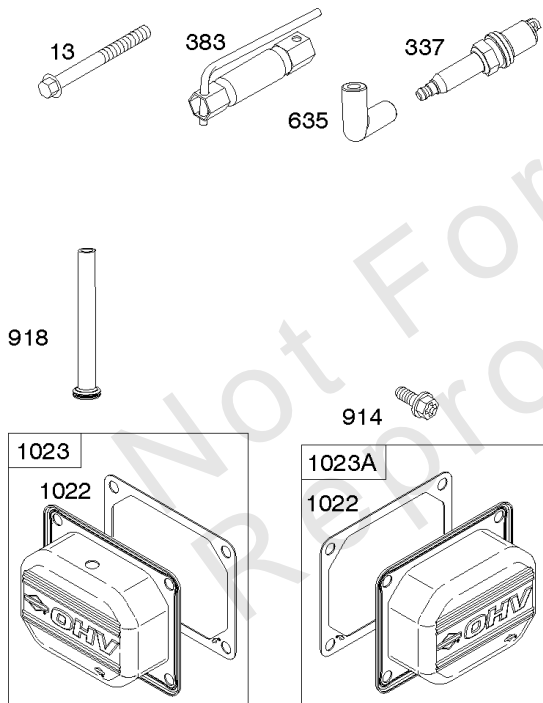

Cylinder Head, Rocker Arm Cover, Intake Manifold

Mfg. No: 44T877-0012-B1

Cylinder Head, Rocker Arm Cover, Intake Manifold

REF NO	PART NO	QTY	DESCRIPTION
5	799088		Head-Cylinder -(Cylinder #1)
5A	799089		Head-Cylinder -(Cylinder #2)
7	693997		GASKET, Cylinder Head
13	592244		SCREW -(Cylinder Head)
33	793557		Valve-Exhaust
34	793556		VALVE, Intake
35	694865		SPRING, Valve -(Intake)
36	694865		SPRING, Valve -(Exhaust)
42	499586		KEEPER, Valve
45	690977		TAPPET, Valve
50	797503		MANIFOLD, Intake
51	690949		GASKET, Intake
51A	594427		GASKET, Intake
53	690951		STUD -(Carburetor)
54	699816		SCREW -(Intake Manifold)
122	593425		SPACER, Carburetor
163	691001		GASKET, Air Cleaner
186	794873		Connector-Hose -(Intake Manifold)
192	690083		ADJUSTER, Rocker Arm
213	799153		BRACKET, Choke Control
337	792015		PLUG, Spark
383	19576S		WRENCH, Spark Plug
415	794903		PLUG
613	690341		SCREW -(Muffler)
635	692076		BOOT, Spark Plug
654	690958		NUT -(Carburetor)
798	697890		SCREW -(Rocker Arm)
868	690968		SEAL, Valve
883	690970		Gasket-Exhaust
914	691127		SCREW -(Rocker Cover)
918	593998		HOSE, Vacuum -(Length 3.2 Inches)
929	691003		SCREW -(Choke Control Bracket)
929A	794904		SCREW -(Choke Control Bracket)
964	799159		CAP, Connector
1022	690971		GASKET, Rocker Cover
1023	793146		COVER, Rocker -(Cylinder #1)
1023A	499600		COVER, Rocker -(Cylinder #2)
1026	690981		ROD, Push -(Steel)