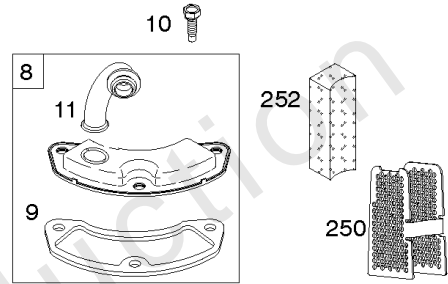

Cylinder, Crankshaft, Camshaft, Air Guides

REF NO	PART NO	QTY	DESCRIPTION
1	594970		CYLINDER ASSEMBLY -Used After Code Date 15071500
1A	594162		Cylinder Assembly -Used Before Code Date 15071600
2	797673		KIT, Bushing/Seal -(Magneto Side)
3	391086S		SEAL, Oil -(Magneto Side)
8	792185		Breather Assembly -Used Before Code Date 14110500
9	690937		Gasket-Breather -Used Before Code Date 14110500
10	691108		SCREW -(Breather Assembly)
11	594163		TUBE, Breather -Used After Code Date 14110400
11	792184		Tube-Breather -Used Before Code Date 14110500
16	796256		Crankshaft
24	222698S		KEY, Flywheel
25	792072		Piston Assembly -(.020" Oversize)
25	792023		Piston Assembly -(Standard)
26	792026		SET, Ring -(Standard)
26	792073		Ring Set -(.020" Oversize)
27	690975		LOCK, Piston Pin
28	696581		Pin-Piston
29	796209		ROD, Connecting
32	690976		SCREW -(Connecting Rod)
45	690977		TAPPET, Valve
46	797242		CAMSHAFT
212	695238		LINK, Throttle
227	798856		LEVER, Governor Control
250	690957		Retainer-Breather -Used Before Code Date 14110500
252	794389		Collector-Oil -Used Before Code Date 14110500
306	796852		SHIELD, Cylinder -(Cylinder #1)
306A	591666		SHIELD, Cylinder -(Cylinder #2)
307	691003		SCREW -(Cylinder Shield)
307A	691108		SCREW -(Cylinder Shield)
357	691483		Key-Drive Pulley
377	690979		KEY, Woodruff
405	594937		SCREW -(Back Plate)
447	691003		SCREW -(Air Guide Cover)
505	691029		NUT -(Governor Control Lever)
540	594325		PLATE, Baffle

1319 WARNING LABEL

REQUIRED when replacing parts with warning labels affixed.

1319A WARNING LABEL

REQUIRED when replacing parts with warning labels affixed.

1330 REPAIR MANUAL

1036 EMISSIONS LABEL

Cylinder, Crankshaft, Camshaft, Air Guides