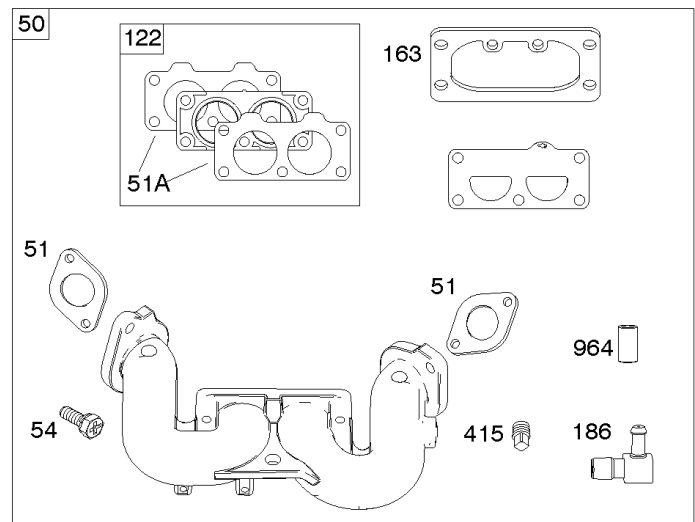

Cylinder Head, Rocker Arm Cover, Intake Manifold

Mfg. No: 44T877-0012-B1

Cylinder Head, Rocker Arm Cover, Intake Manifold

REF NO	PART NO	QTY	DESCRIPTION
5	799088		Head-Cylinder -(Cylinder #1)
5A	799089		Head-Cylinder -(Cylinder #2)
7	693997		GASKET, Cylinder Head
13	592244		SCREW -(Cylinder Head)
33	793557		Valve-Exhaust
34	793556		VALVE, Intake
35	694865		SPRING, Valve -(Intake)
36	694865		SPRING, Valve -(Exhaust)
42	499586		KEEPER, Valve
45	690977		TAPPET, Valve
50	797503		MANIFOLD, Intake
51	690949		GASKET, Intake
51A	594427		GASKET, Intake
53	690951		STUD -(Carburetor)
54	699816		SCREW -(Intake Manifold)
122	593425		SPACER, Carburetor
163	691001		GASKET, Air Cleaner
186	794873		Connector-Hose -(Intake Manifold)
192	690083		ADJUSTER, Rocker Arm
213	799153		BRACKET, Choke Control
337	792015		PLUG, Spark
383	19576S		WRENCH, Spark Plug
415	794903		PLUG
613	690341		SCREW -(Muffler)
635	692076		BOOT, Spark Plug
654	690958		NUT -(Carburetor)
798	697890		SCREW -(Rocker Arm)
868	690968		SEAL, Valve
883	690970		Gasket-Exhaust
914	691127		SCREW -(Rocker Cover)
918	593998		HOSE, Vacuum -(Length 3.2 Inches)
929	691003		SCREW -(Choke Control Bracket)
929A	794904		SCREW -(Choke Control Bracket)
964	799159		CAP, Connector
1022	690971		GASKET, Rocker Cover
1023	793146		COVER, Rocker -(Cylinder #1)
1023A	499600		COVER, Rocker -(Cylinder #2)
1026	690981		ROD, Push -(Steel)