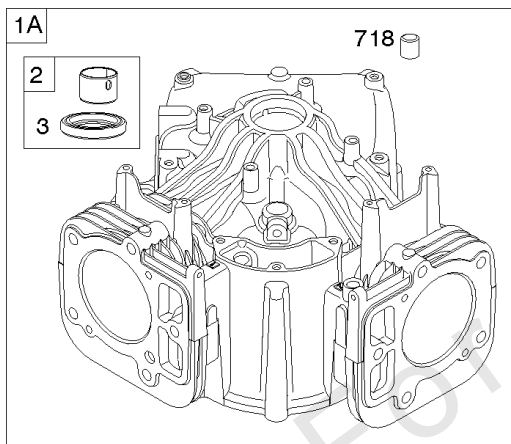

Cylinder Head, Rocker Arm Cover, Intake Manifold

Mfg. No: 44T877-0012-B1

Cylinder Head, Rocker Arm Cover, Intake Manifold

REF NO	PART NO	QTY	DESCRIPTION
1026A	690982		ROD, Push -(Aluminum)
1029	690972		ARM, Rocker
1029A	807323		ARM, Rocker
1100	791959		PIVOT, Rocker Arm

Cylinder, Crankshaft, Camshaft, Air Guides

REF NO	PART NO	QTY	DESCRIPTION
1	594970		CYLINDER ASSEMBLY -Used After Code Date 15071500
1A	594162		Cylinder Assembly -Used Before Code Date 15071600
2	797673		KIT, Bushing/Seal -(Magneto Side)
3	391086S		SEAL, Oil -(Magneto Side)
8	792185		Breather Assembly -Used Before Code Date 14110500
9	690937		Gasket-Breather -Used Before Code Date 14110500
10	691108		SCREW -(Breather Assembly)
11	594163		TUBE, Breather -Used After Code Date 14110400
11	792184		Tube-Breather -Used Before Code Date 14110500
16	796256		Crankshaft
24	222698S		KEY, Flywheel
25	792072		Piston Assembly -(.020" Oversize)
25	792023		Piston Assembly -(Standard)
26	792026		SET, Ring -(Standard)
26	792073		Ring Set -(.020" Oversize)
27	690975		LOCK, Piston Pin
28	696581		Pin-Piston
29	796209		ROD, Connecting
32	690976		SCREW -(Connecting Rod)
45	690977		TAPPET, Valve
46	797242		CAMSHAFT
212	695238		LINK, Throttle
227	798856		LEVER, Governor Control
250	690957		Retainer-Breather -Used Before Code Date 14110500
252	794389		Collector-Oil -Used Before Code Date 14110500
306	796852		SHIELD, Cylinder -(Cylinder #1)
306A	591666		SHIELD, Cylinder -(Cylinder #2)
307	691003		SCREW -(Cylinder Shield)
307A	691108		SCREW -(Cylinder Shield)
357	691483		Key-Drive Pulley
377	690979		KEY, Woodruff
405	594937		SCREW -(Back Plate)
447	691003		SCREW -(Air Guide Cover)
505	691029		NUT -(Governor Control Lever)
540	594325		PLATE, Baffle