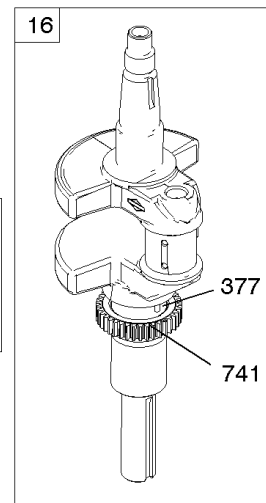

Cylinder Head, Rocker Arm Cover, Intake Manifold

Mfg. No: 44T877-0012-B1

Cylinder Head, Rocker Arm Cover, Intake Manifold

REF NO	PART NO	QTY	DESCRIPTION
1026A	690982		ROD, Push -(Aluminum)
1029	690972		ARM, Rocker
1029A	807323		ARM, Rocker
1100	791959		PIVOT, Rocker Arm

Cylinder, Crankshaft, Camshaft, Air Guides

REF NO	PART NO	QTY	DESCRIPTION
1	594970		CYLINDER ASSEMBLY -Used After Code Date 15071500
1A	594162		Cylinder Assembly -Used Before Code Date 15071600
2	797673		KIT, Bushing/Seal -(Magneto Side)
3	391086S		SEAL, Oil -(Magneto Side)
8	792185		Breather Assembly -Used Before Code Date 14110500
9	690937		Gasket-Breather -Used Before Code Date 14110500
10	691108		SCREW -(Breather Assembly)
11	594163		TUBE, Breather -Used After Code Date 14110400
11	792184		Tube-Breather -Used Before Code Date 14110500
16	796256		Crankshaft
24	222698S		KEY, Flywheel
25	792072		Piston Assembly -(.020" Oversize)
25	792023		Piston Assembly -(Standard)
26	792026		SET, Ring -(Standard)
26	792073		Ring Set -(.020" Oversize)
27	690975		LOCK, Piston Pin
28	696581		Pin-Piston
29	796209		ROD, Connecting
32	690976		SCREW -(Connecting Rod)
45	690977		TAPPET, Valve
46	797242		CAMSHAFT
212	695238		LINK, Throttle
227	798856		LEVER, Governor Control
250	690957		Retainer-Breather -Used Before Code Date 14110500
252	794389		Collector-Oil -Used Before Code Date 14110500
306	796852		SHIELD, Cylinder -(Cylinder #1)
306A	591666		SHIELD, Cylinder -(Cylinder #2)
307	691003		SCREW -(Cylinder Shield)
307A	691108		SCREW -(Cylinder Shield)
357	691483		Key-Drive Pulley
377	690979		KEY, Woodruff
405	594937		SCREW -(Back Plate)
447	691003		SCREW -(Air Guide Cover)
505	691029		NUT -(Governor Control Lever)
540	594325		PLATE, Baffle