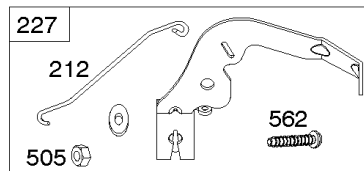

Cylinder Head, Rocker Arm Cover, Intake Manifold

Mfg. No: 44T877-0012-B1

Cylinder Head, Rocker Arm Cover, Intake Manifold

REF NO	PART NO	QTY	DESCRIPTION
1026A	690982		ROD, Push -(Aluminum)
1029	690972		ARM, Rocker
1029A	807323		ARM, Rocker
1100	791959		PIVOT, Rocker Arm

Not For
Reproduction

1319 WARNING LABEL

REQUIRED when replacing parts with warning labels affixed.

1319A WARNING LABEL

REQUIRED when replacing parts with warning labels affixed.

1330 REPAIR MANUAL

1036 EMISSIONS LABEL

Cylinder, Crankshaft, Camshaft, Air Guides

REF NO	PART NO	QTY	DESCRIPTION
1	594970		CYLINDER ASSEMBLY -Used After Code Date 15071500
1A	594162		Cylinder Assembly -Used Before Code Date 15071600
2	797673		KIT, Bushing/Seal -(Magneto Side)
3	391086S		SEAL, Oil -(Magneto Side)
8	792185		Breather Assembly -Used Before Code Date 14110500
9	690937		Gasket-Breather -Used Before Code Date 14110500
10	691108		SCREW -(Breather Assembly)
11	594163		TUBE, Breather -Used After Code Date 14110400
11	792184		Tube-Breather -Used Before Code Date 14110500
16	796256		Crankshaft
24	222698S		KEY, Flywheel
25	792072		Piston Assembly -(.020" Oversize)
25	792023		Piston Assembly -(Standard)
26	792026		SET, Ring -(Standard)
26	792073		Ring Set -(.020" Oversize)
27	690975		LOCK, Piston Pin
28	696581		Pin-Piston
29	796209		ROD, Connecting
32	690976		SCREW -(Connecting Rod)
45	690977		TAPPET, Valve
46	797242		CAMSHAFT
212	695238		LINK, Throttle
227	798856		LEVER, Governor Control
250	690957		Retainer-Breather -Used Before Code Date 14110500
252	794389		Collector-Oil -Used Before Code Date 14110500
306	796852		SHIELD, Cylinder -(Cylinder #1)
306A	591666		SHIELD, Cylinder -(Cylinder #2)
307	691003		SCREW -(Cylinder Shield)
307A	691108		SCREW -(Cylinder Shield)
357	691483		Key-Drive Pulley
377	690979		KEY, Woodruff
405	594937		SCREW -(Back Plate)
447	691003		SCREW -(Air Guide Cover)
505	691029		NUT -(Governor Control Lever)
540	594325		PLATE, Baffle