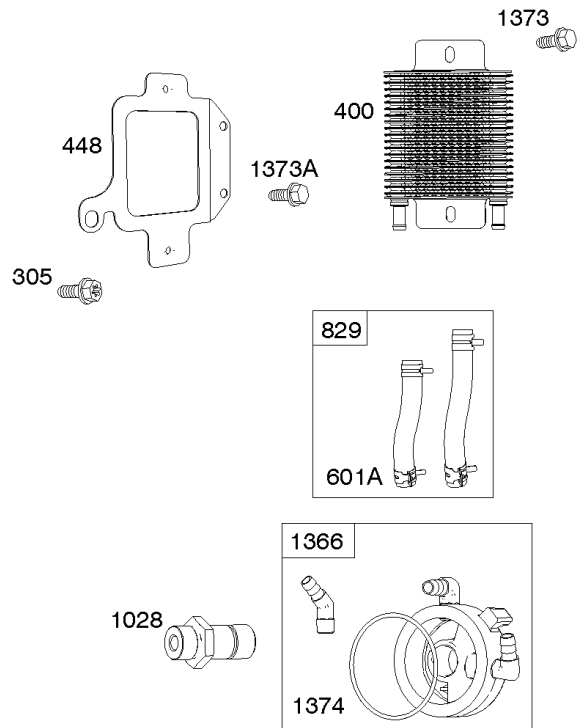

Engine Sump, Lubrication, Oil Cooler

REF NO	PART NO	QTY	DESCRIPTION
4	594973		SUMP, Engine -Used After Code Date 15071500
4B	797502		Sump-Engine -Used Before Code Date 15071600
12	594195		Gasket-Crankcase -Used Before Code Date 15071600
15	690946		PLUG, Oil Drain
20	795387		SEAL, Oil -(PTO Side)
22	694966		SCREW -(Crankcase Cover/Sump)
186A	796532		CONNECTOR, Hose -(Oil Drain)
219	793338		GEAR, Governor
220	799772		WASHER -(Governor Gear)
221	841026		CUP, Governor
239	792028		Switch-Oil Pressure
287	697820		SCREW -(Dipstick Tube)
305	594618		SCREW -(Blower Housing)
400	796862		COOLER, Oil
404	690442		WASHER -(Governor Crank)
415	794903		PLUG
448	799103		BRACKET, Oil Cooler
512	594200		HOSE, Oil Drain
523	594528		DIPSTICK
524	691032		SEAL, O-Ring
525	691037		TUBE, Dipstick
552	796638		BUSHING, Governor Crank
552A	690553		BUSHING, Governor Crank
601A	841597		CLAMP, Hose
615	698290		RETAINER, Governor Shaft
616	691045		CRANK, Governor
691	790574		SEAL, Governor Shaft
742	690328		RETAINER, E Ring
750	796208		SCREW -(Oil Pump Cover)
829	799104		HOSE, Oil Cooler
842	691031		SEAL, O-Ring -(Dipstick Tube)
847	594609		DIPSTICK/TUBE ASSEMBLY
943	796222		SEAL, O-Ring -(Oil Pump Cover)
965	796221		COVER, Oil Pump
1013	690954		NIPPLE, Oil Filter
1017	796214		SCREEN, Oil Pump
1024	796220		PUMP, Oil
1027	696854		Filter-Oil -(Yellow)
1028	796864		ADAPTER, Oil Filter
1366	799131		DIVERTER, Oil Cooler
1373	695629		SCREW -(Oil Cooler Bracket)