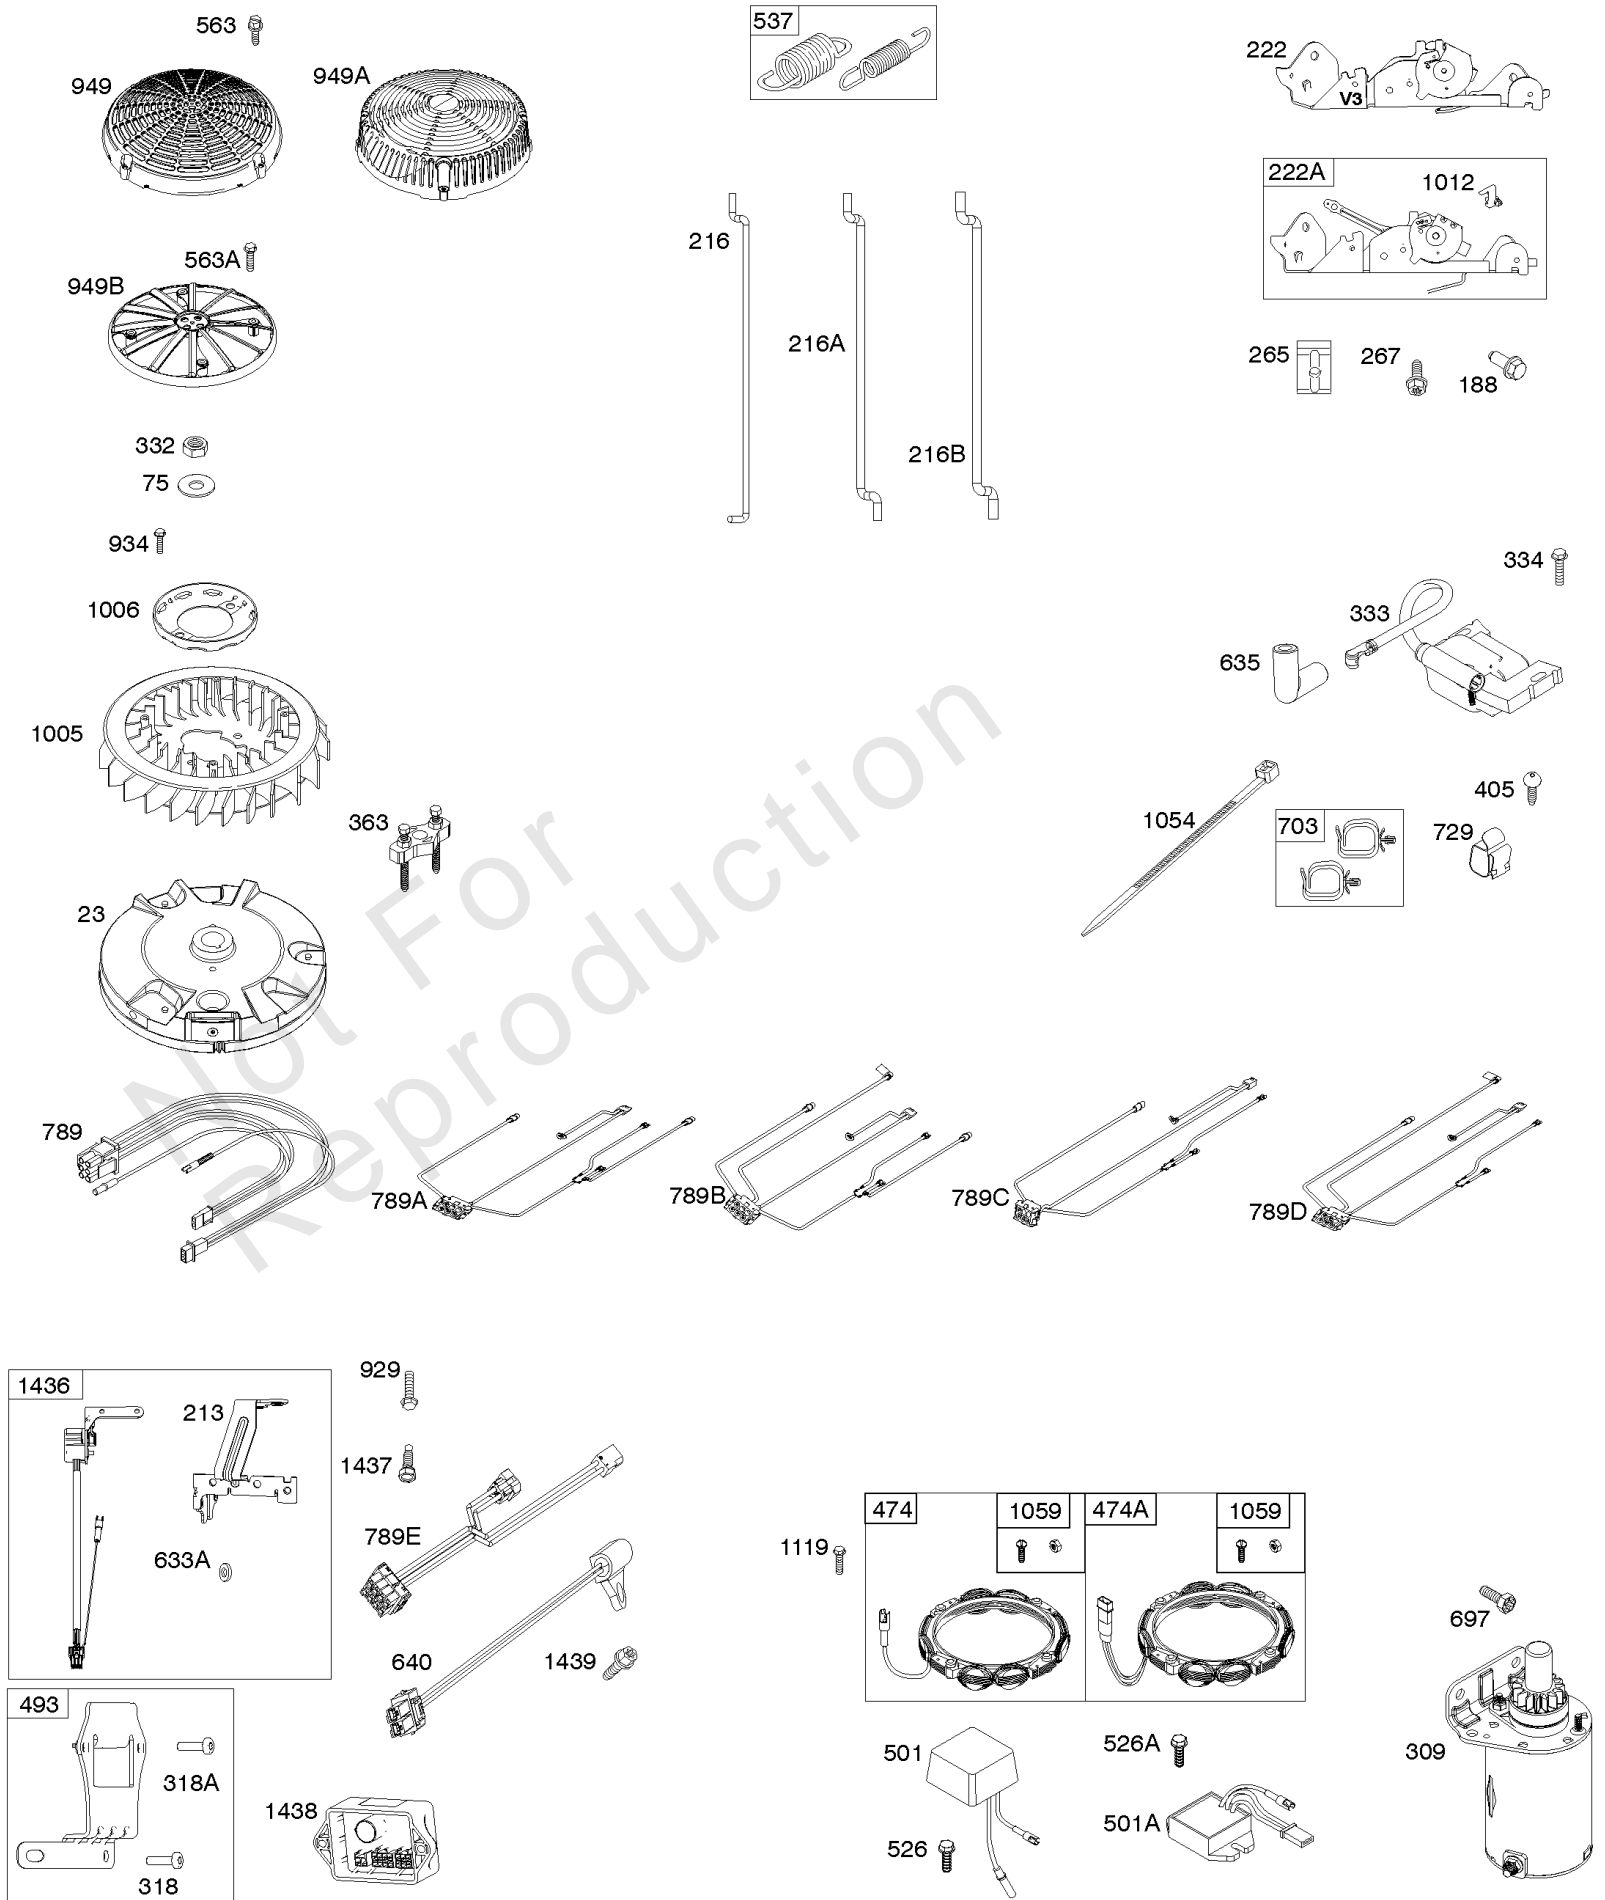

REF NO	PART NO	QTY	DESCRIPTION
562	690311		BOLT -(Governor Control Lever)
573	594902		PLATE, Back
584	594164		COVER, Breather Passage
618	594326		SCREW -(Baffle Plate)
718	690959		GASKET, Exhaust
718A	594988		PIN, Locating
741	690980		GEAR, Timing
850	100106		SEALANT, Liquid
865	591667		COVER, Air Guide -(Valley)
1036	-		Label-Emissions
1263	594166		REED, Breather
1264	594165		SCREW -(Breather Reed)
1319	794467		LABEL, Warning
1319A	797669		LABEL, Warning
1330	273521		Repair Manual

REF NO	PART NO	QTY	DESCRIPTION
3	391086S		SEAL, Oil -(Magneto Side)
7	693997		GASKET, Cylinder Head
9	690937		Gasket-Breather -Used Before Code Date 14110500
12	594195		Gasket-Crankcase -Used Before Code Date 15071600
20	795387		SEAL, Oil -(PTO Side)
22	694966		SCREW -(Crankcase Cover/Sump)
51	690949		GASKET, Intake
51A	594427		GASKET, Intake
93	845864		BUSHING, Throttle Shaft
104	694918		PIN, Float Hinge
105	797410		Valve-Float Needle
121	799132		KIT, Carburetor Overhaul
122	593425		SPACER, Carburetor
137	690994		GASKET, Float Bowl
150	841649		GASKET, Nozzle
163	691001		GASKET, Air Cleaner
276	695410		WASHER, Sealing
358	799117		Gasket Set-Engine
524	691032		SEAL, O-Ring
633	690722		SEAL, Choke/Throttle Shaft
672	690234		Gasket-Carburetor Plate
691	790574		SEAL, Governor Shaft
842	691031		SEAL, O-Ring -(Dipstick Tube)
868	690968		SEAL, Valve
883	690970		Gasket-Exhaust
943	796222		SEAL, O-Ring -(Oil Pump Cover)
987	808183		Seal-Throttle Shaft
1022	690971		GASKET, Rocker Cover
1095	694013		SET, Valve Gasket
1124	841653		SEAL, O-Ring -(Fuel Transfer Tube)
1124A	690988		SEAL, O-Ring -(Fuel Transfer Tube)