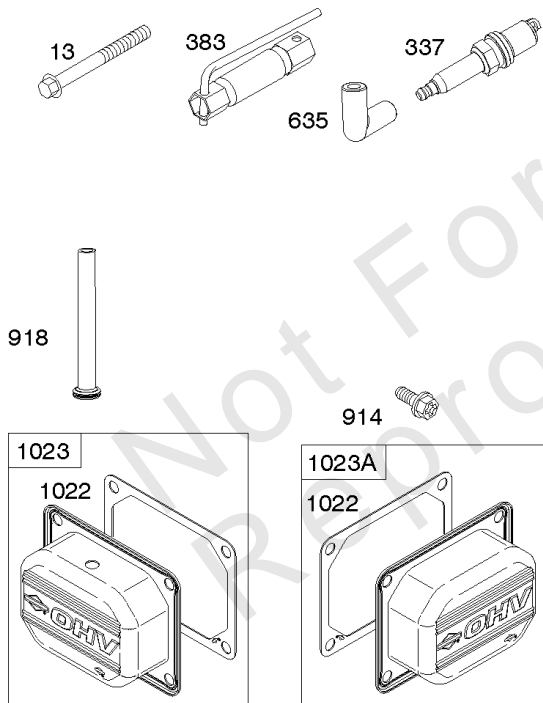

Carburetor, Fuel Supply

REF NO	PART NO	QTY	DESCRIPTION
1126	690991		SCREW -(Fuel Transfer Tube)
1127	695407		SCREW, Float Bowl -(Float Bowl to Carburetor Body)
1128	690990		SCREW -(Carburetor Nozzle)
1169	690990		SCREW -(Carburetor Cover Plate)

Not For
Reproduction

Cylinder Head, Rocker Arm Cover, Intake Manifold

Mfg. No: 44T877-0012-B1

Cylinder Head, Rocker Arm Cover, Intake Manifold

REF NO	PART NO	QTY	DESCRIPTION
5	799088		Head-Cylinder -(Cylinder #1)
5A	799089		Head-Cylinder -(Cylinder #2)
7	693997		GASKET, Cylinder Head
13	592244		SCREW -(Cylinder Head)
33	793557		Valve-Exhaust
34	793556		VALVE, Intake
35	694865		SPRING, Valve -(Intake)
36	694865		SPRING, Valve -(Exhaust)
42	499586		KEEPER, Valve
45	690977		TAPPET, Valve
50	797503		MANIFOLD, Intake
51	690949		GASKET, Intake
51A	594427		GASKET, Intake
53	690951		STUD -(Carburetor)
54	699816		SCREW -(Intake Manifold)
122	593425		SPACER, Carburetor
163	691001		GASKET, Air Cleaner
186	794873		Connector-Hose -(Intake Manifold)
192	690083		ADJUSTER, Rocker Arm
213	799153		BRACKET, Choke Control
337	792015		PLUG, Spark
383	19576S		WRENCH, Spark Plug
415	794903		PLUG
613	690341		SCREW -(Muffler)
635	692076		BOOT, Spark Plug
654	690958		NUT -(Carburetor)
798	697890		SCREW -(Rocker Arm)
868	690968		SEAL, Valve
883	690970		Gasket-Exhaust
914	691127		SCREW -(Rocker Cover)
918	593998		HOSE, Vacuum -(Length 3.2 Inches)
929	691003		SCREW -(Choke Control Bracket)
929A	794904		SCREW -(Choke Control Bracket)
964	799159		CAP, Connector
1022	690971		GASKET, Rocker Cover
1023	793146		COVER, Rocker -(Cylinder #1)
1023A	499600		COVER, Rocker -(Cylinder #2)
1026	690981		ROD, Push -(Steel)

Cylinder Head, Rocker Arm Cover, Intake Manifold

Mfg. No: 44T877-0012-B1

Cylinder Head, Rocker Arm Cover, Intake Manifold

REF NO	PART NO	QTY	DESCRIPTION
1026A	690982		ROD, Push -(Aluminum)
1029	690972		ARM, Rocker
1029A	807323		ARM, Rocker
1100	791959		PIVOT, Rocker Arm