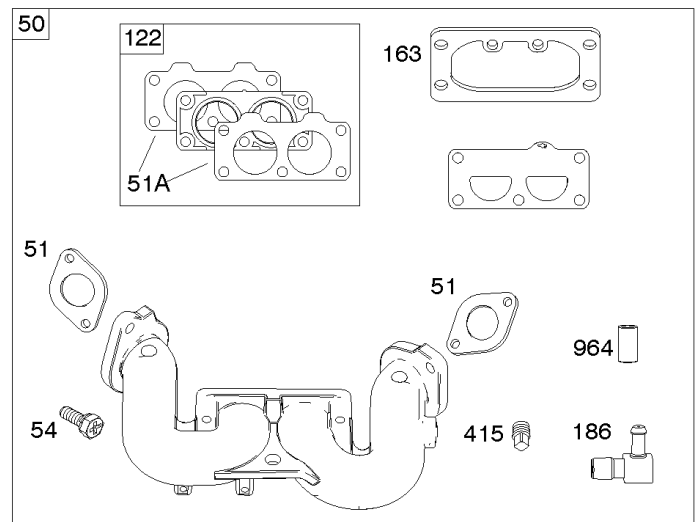

Carburetor, Fuel Supply

REF NO	PART NO	QTY	DESCRIPTION
1126	690991		SCREW -(Fuel Transfer Tube)
1127	695407		SCREW, Float Bowl -(Float Bowl to Carburetor Body)
1128	690990		SCREW -(Carburetor Nozzle)
1169	690990		SCREW -(Carburetor Cover Plate)

Not For
Reproduction

Cylinder Head, Rocker Arm Cover, Intake Manifold

Mfg. No: 44T877-0012-B1

Cylinder Head, Rocker Arm Cover, Intake Manifold

REF NO	PART NO	QTY	DESCRIPTION
5	799088		Head-Cylinder -(Cylinder #1)
5A	799089		Head-Cylinder -(Cylinder #2)
7	693997		GASKET, Cylinder Head
13	592244		SCREW -(Cylinder Head)
33	793557		Valve-Exhaust
34	793556		VALVE, Intake
35	694865		SPRING, Valve -(Intake)
36	694865		SPRING, Valve -(Exhaust)
42	499586		KEEPER, Valve
45	690977		TAPPET, Valve
50	797503		MANIFOLD, Intake
51	690949		GASKET, Intake
51A	594427		GASKET, Intake
53	690951		STUD -(Carburetor)
54	699816		SCREW -(Intake Manifold)
122	593425		SPACER, Carburetor
163	691001		GASKET, Air Cleaner
186	794873		Connector-Hose -(Intake Manifold)
192	690083		ADJUSTER, Rocker Arm
213	799153		BRACKET, Choke Control
337	792015		PLUG, Spark
383	19576S		WRENCH, Spark Plug
415	794903		PLUG
613	690341		SCREW -(Muffler)
635	692076		BOOT, Spark Plug
654	690958		NUT -(Carburetor)
798	697890		SCREW -(Rocker Arm)
868	690968		SEAL, Valve
883	690970		Gasket-Exhaust
914	691127		SCREW -(Rocker Cover)
918	593998		HOSE, Vacuum -(Length 3.2 Inches)
929	691003		SCREW -(Choke Control Bracket)
929A	794904		SCREW -(Choke Control Bracket)
964	799159		CAP, Connector
1022	690971		GASKET, Rocker Cover
1023	793146		COVER, Rocker -(Cylinder #1)
1023A	499600		COVER, Rocker -(Cylinder #2)
1026	690981		ROD, Push -(Steel)

Cylinder Head, Rocker Arm Cover, Intake Manifold

Mfg. No: 44T877-0012-B1

Cylinder Head, Rocker Arm Cover, Intake Manifold

REF NO	PART NO	QTY	DESCRIPTION
1026A	690982		ROD, Push -(Aluminum)
1029	690972		ARM, Rocker
1029A	807323		ARM, Rocker
1100	791959		PIVOT, Rocker Arm