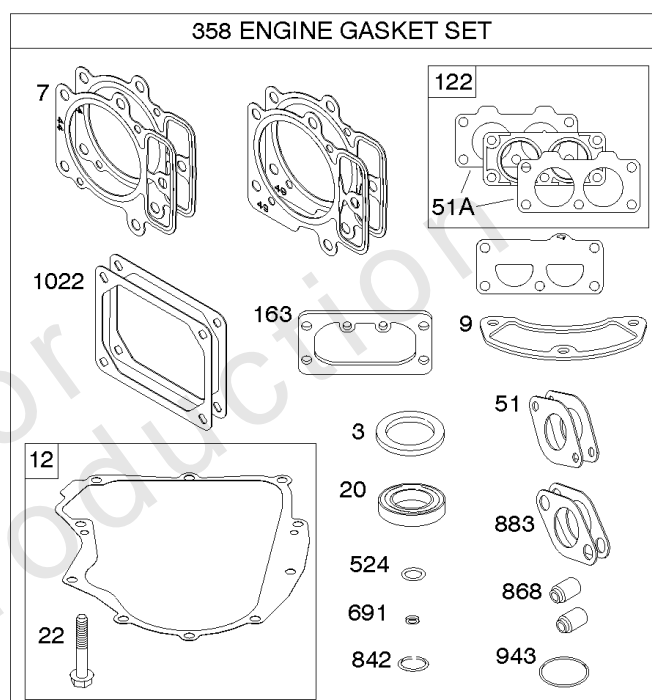

Engine/Valve Gasket Set, Carburetor Overhaul Kit

REF NO	PART NO	QTY	DESCRIPTION
3	391086S		SEAL, Oil -(Magneto Side)
7	693997		GASKET, Cylinder Head
9	690937		Gasket-Breather -Used Before Code Date 14110500
12	594195		Gasket-Crankcase -Used Before Code Date 15071600
20	795387		SEAL, Oil -(PTO Side)
22	694966		SCREW -(Crankcase Cover/Sump)
51	690949		GASKET, Intake
51A	594427		GASKET, Intake
93	845864		BUSHING, Throttle Shaft
104	694918		PIN, Float Hinge
105	797410		Valve-Float Needle
121	799132		KIT, Carburetor Overhaul
122	593425		SPACER, Carburetor
137	690994		GASKET, Float Bowl
150	841649		GASKET, Nozzle
163	691001		GASKET, Air Cleaner
276	695410		WASHER, Sealing
358	799117		Gasket Set-Engine
524	691032		SEAL, O-Ring
633	690722		SEAL, Choke/Throttle Shaft
672	690234		Gasket-Carburetor Plate
691	790574		SEAL, Governor Shaft
842	691031		SEAL, O-Ring -(Dipstick Tube)
868	690968		SEAL, Valve
883	690970		Gasket-Exhaust
943	796222		SEAL, O-Ring -(Oil Pump Cover)
987	808183		Seal-Throttle Shaft
1022	690971		GASKET, Rocker Cover
1095	694013		SET, Valve Gasket
1124	841653		SEAL, O-Ring -(Fuel Transfer Tube)
1124A	690988		SEAL, O-Ring -(Fuel Transfer Tube)