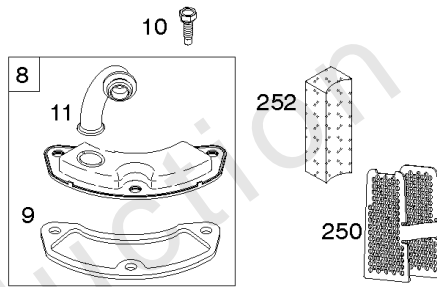

Cylinder Head, Rocker Arm Cover, Intake Manifold

Mfg. No: 44T877-0012-B1

Cylinder Head, Rocker Arm Cover, Intake Manifold

REF NO	PART NO	QTY	DESCRIPTION
1026A	690982		ROD, Push -(Aluminum)
1029	690972		ARM, Rocker
1029A	807323		ARM, Rocker
1100	791959		PIVOT, Rocker Arm

Not For
Reproduction

1319 WARNING LABEL

REQUIRED when replacing parts with warning labels affixed.

1319A WARNING LABEL

REQUIRED when replacing parts with warning labels affixed.

1330 REPAIR MANUAL

1036 EMISSIONS LABEL

Cylinder, Crankshaft, Camshaft, Air Guides

REF NO	PART NO	QTY	DESCRIPTION
1	594970		CYLINDER ASSEMBLY -Used After Code Date 15071500
1A	594162		Cylinder Assembly -Used Before Code Date 15071600
2	797673		KIT, Bushing/Seal -(Magneto Side)
3	391086S		SEAL, Oil -(Magneto Side)
8	792185		Breather Assembly -Used Before Code Date 14110500
9	690937		Gasket-Breather -Used Before Code Date 14110500
10	691108		SCREW -(Breather Assembly)
11	594163		TUBE, Breather -Used After Code Date 14110400
11	792184		Tube-Breather -Used Before Code Date 14110500
16	796256		Crankshaft
24	222698S		KEY, Flywheel
25	792072		Piston Assembly -(.020" Oversize)
25	792023		Piston Assembly -(Standard)
26	792026		SET, Ring -(Standard)
26	792073		Ring Set -(.020" Oversize)
27	690975		LOCK, Piston Pin
28	696581		Pin-Piston
29	796209		ROD, Connecting
32	690976		SCREW -(Connecting Rod)
45	690977		TAPPET, Valve
46	797242		CAMSHAFT
212	695238		LINK, Throttle
227	798856		LEVER, Governor Control
250	690957		Retainer-Breather -Used Before Code Date 14110500
252	794389		Collector-Oil -Used Before Code Date 14110500
306	796852		SHIELD, Cylinder -(Cylinder #1)
306A	591666		SHIELD, Cylinder -(Cylinder #2)
307	691003		SCREW -(Cylinder Shield)
307A	691108		SCREW -(Cylinder Shield)
357	691483		Key-Drive Pulley
377	690979		KEY, Woodruff
405	594937		SCREW -(Back Plate)
447	691003		SCREW -(Air Guide Cover)
505	691029		NUT -(Governor Control Lever)
540	594325		PLATE, Baffle