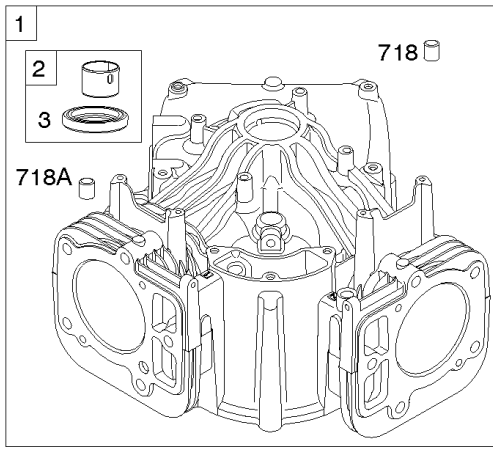

Cylinder Head, Rocker Arm Cover, Intake Manifold

Mfg. No: 44T877-0012-B1

Cylinder Head, Rocker Arm Cover, Intake Manifold

REF NO	PART NO	QTY	DESCRIPTION
1026A	690982		ROD, Push -(Aluminum)
1029	690972		ARM, Rocker
1029A	807323		ARM, Rocker
1100	791959		PIVOT, Rocker Arm

Cylinder, Crankshaft, Camshaft, Air Guides

REF NO	PART NO	QTY	DESCRIPTION
1	594970		CYLINDER ASSEMBLY -Used After Code Date 15071500
1A	594162		Cylinder Assembly -Used Before Code Date 15071600
2	797673		KIT, Bushing/Seal -(Magneto Side)
3	391086S		SEAL, Oil -(Magneto Side)
8	792185		Breather Assembly -Used Before Code Date 14110500
9	690937		Gasket-Breather -Used Before Code Date 14110500
10	691108		SCREW -(Breather Assembly)
11	594163		TUBE, Breather -Used After Code Date 14110400
11	792184		Tube-Breather -Used Before Code Date 14110500
16	796256		Crankshaft
24	222698S		KEY, Flywheel
25	792072		Piston Assembly -(.020" Oversize)
25	792023		Piston Assembly -(Standard)
26	792026		SET, Ring -(Standard)
26	792073		Ring Set -(.020" Oversize)
27	690975		LOCK, Piston Pin
28	696581		Pin-Piston
29	796209		ROD, Connecting
32	690976		SCREW -(Connecting Rod)
45	690977		TAPPET, Valve
46	797242		CAMSHAFT
212	695238		LINK, Throttle
227	798856		LEVER, Governor Control
250	690957		Retainer-Breather -Used Before Code Date 14110500
252	794389		Collector-Oil -Used Before Code Date 14110500
306	796852		SHIELD, Cylinder -(Cylinder #1)
306A	591666		SHIELD, Cylinder -(Cylinder #2)
307	691003		SCREW -(Cylinder Shield)
307A	691108		SCREW -(Cylinder Shield)
357	691483		Key-Drive Pulley
377	690979		KEY, Woodruff
405	594937		SCREW -(Back Plate)
447	691003		SCREW -(Air Guide Cover)
505	691029		NUT -(Governor Control Lever)
540	594325		PLATE, Baffle