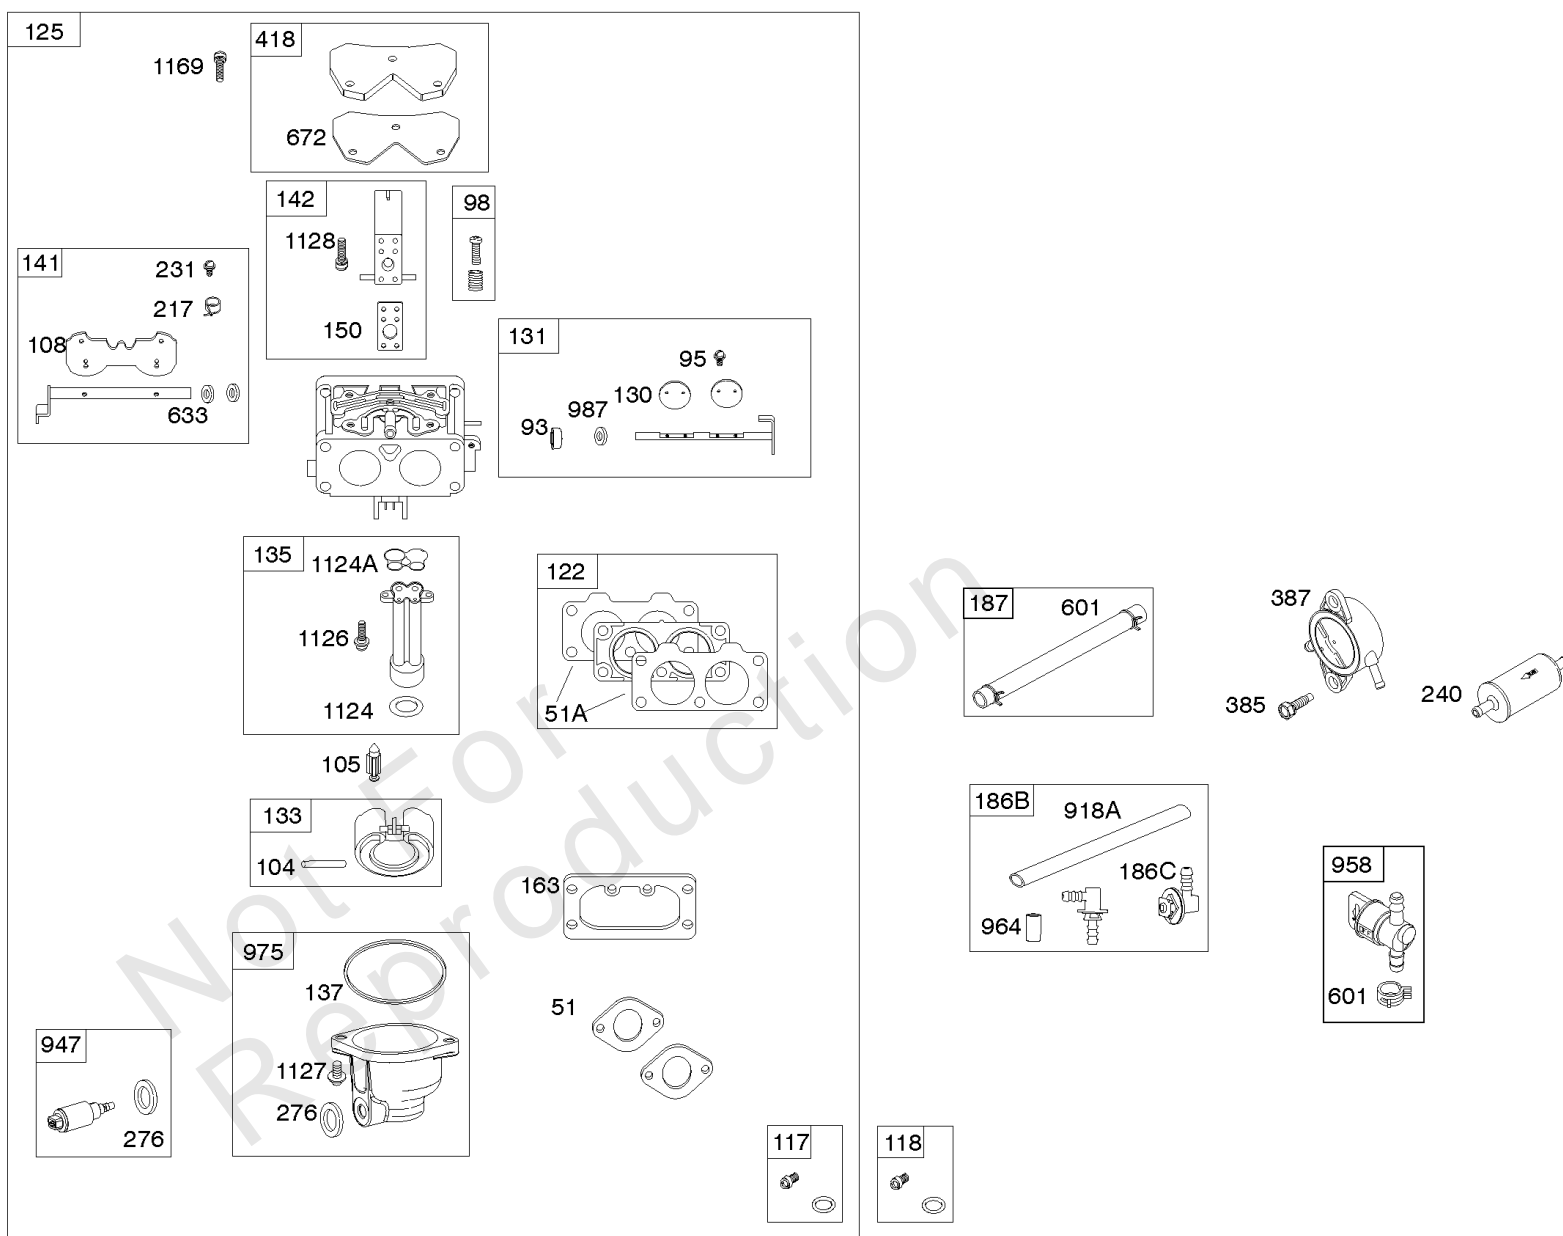

Parts Manual

Mfg. No: 44T877-0012-B1

Model Components	Page
Blower Housing, Air Cleaner.	4
Carburetor, Fuel Supply.	6
Cylinder Head, Rocker Arm Cover, Intake Manifold.	10
Cylinder, Crankshaft, Camshaft, Air Guides.	14
Engine Sump, Lubrication, Oil Cooler.	18
Engine/Valve Gasket Set, Carburetor Overhaul Kit.	22
Flywheel, Controls, Wire Harness, Alternator, Starter.	24

Carburetor, Fuel Supply

REF NO	PART NO	QTY	DESCRIPTION
51	690949		GASKET, Intake
51A	594427		GASKET, Intake
93	845864		BUSHING, Throttle Shaft
95	690718		SCREW -(Throttle Valve)
98	699721		KIT, Idle Speed
104	694918		PIN, Float Hinge
105	797410		Valve-Float Needle
108	699723		VALVE, Choke
117	842081		JET, Main -(Standard) (Left and Right Jet)
118	699733		Jet-Main -(High Altitude) (Left and Right Jet)
122	593425		SPACER, Carburetor
125	799109		Carburetor
130	690993		VALVE, Throttle
131	799113		KIT, Throttle Shaft
133	699724		FLOAT, Carburetor
135	699729		TUBE, Fuel Transfer
137	690994		GASKET, Float Bowl
141	799112		KIT, Choke Shaft
142	796871		NOZZLE, Carburetor
150	841649		GASKET, Nozzle
163	691001		GASKET, Air Cleaner
186B	799158		CONNECTOR, Hose -(EVAP)
186C	845141		CONNECTOR, Hose -(EVAP)
187	791766		LINE, Fuel -(Cut To Required Length)
217	799771		SPRING, Choke Return
231	690718		SCREW -(Choke Valve)
240	695666		Filter-Fuel
276	695410		WASHER, Sealing
385	797409		SCREW -(Fuel Pump)
387	808656		PUMP, Fuel
418	795912		PLATE, Carburetor Cover
601	691038		CLAMP, Hose -(Black)
633	690722		SEAL, Choke/Throttle Shaft
672	690234		Gasket-Carburetor Plate
918A	799160		HOSE, Vacuum -(Length 9.4 Inches)
947	798779		Solenoid-Fuel
958	698183		Valve-Fuel Shut Off -(Plastic)
964	799159		CAP, Connector
975	799114		BOWL, Float
987	808183		Seal-Throttle Shaft
1124	841653		SEAL, O-Ring -(Fuel Transfer Tube)
1124A	690988		SEAL, O-Ring -(Fuel Transfer Tube)