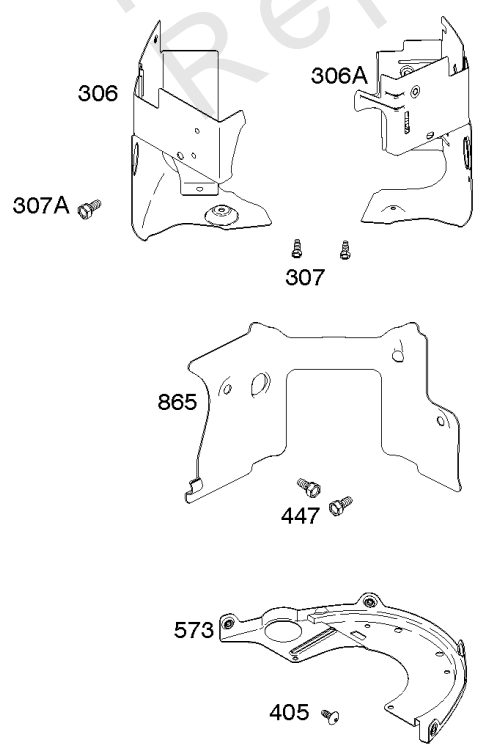

1319 WARNING LABEL

REQUIRED when replacing parts with warning labels affixed.

1319A WARNING LABEL

REQUIRED when replacing parts with warning labels affixed.

1330 REPAIR MANUAL

1036 EMISSIONS LABEL