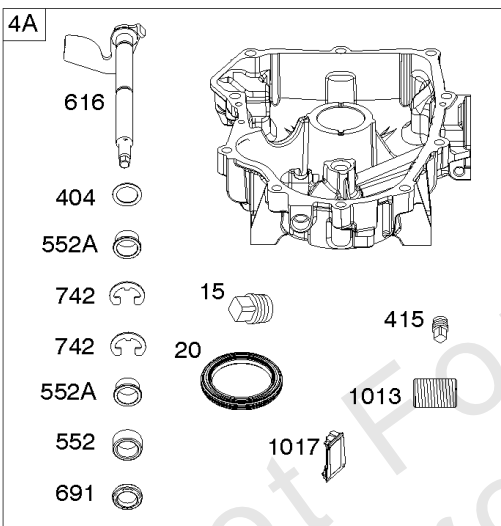

Engine Sump, Lubrication, Oil Cooler

REF NO	PART NO	QTY	DESCRIPTION
4	594973		SUMP, Engine -Used After Code Date 15071500
4B	797502		Sump-Engine -Used Before Code Date 15071600
12	594195		Gasket-Crankcase -Used Before Code Date 15071600
15	690946		PLUG, Oil Drain
20	795387		SEAL, Oil -(PTO Side)
22	694966		SCREW -(Crankcase Cover/Sump)
186A	796532		CONNECTOR, Hose -(Oil Drain)
219	793338		GEAR, Governor
220	799772		WASHER -(Governor Gear)
221	841026		CUP, Governor
239	792028		Switch-Oil Pressure
287	697820		SCREW -(Dipstick Tube)
305	594618		SCREW -(Blower Housing)
400	796862		COOLER, Oil
404	690442		WASHER -(Governor Crank)
415	794903		PLUG
448	799103		BRACKET, Oil Cooler
512	594200		HOSE, Oil Drain
523	594528		DIPSTICK
524	691032		SEAL, O-Ring
525	691037		TUBE, Dipstick
552	796638		BUSHING, Governor Crank
552A	690553		BUSHING, Governor Crank
601A	841597		CLAMP, Hose
615	698290		RETAINER, Governor Shaft
616	691045		CRANK, Governor
691	790574		SEAL, Governor Shaft
742	690328		RETAINER, E Ring
750	796208		SCREW -(Oil Pump Cover)
829	799104		HOSE, Oil Cooler
842	691031		SEAL, O-Ring -(Dipstick Tube)
847	594609		DIPSTICK/TUBE ASSEMBLY
943	796222		SEAL, O-Ring -(Oil Pump Cover)
965	796221		COVER, Oil Pump
1013	690954		NIPPLE, Oil Filter
1017	796214		SCREEN, Oil Pump
1024	796220		PUMP, Oil
1027	696854		Filter-Oil -(Yellow)
1028	796864		ADAPTER, Oil Filter
1366	799131		DIVERTER, Oil Cooler
1373	695629		SCREW -(Oil Cooler Bracket)