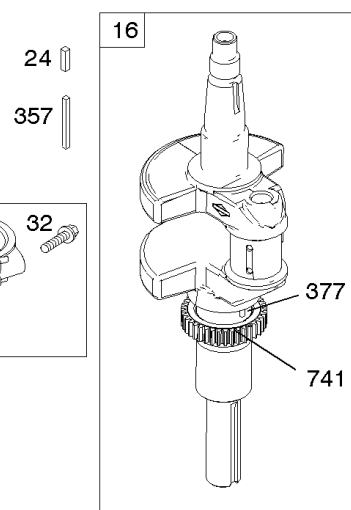

1319 WARNING LABEL

REQUIRED when replacing parts with warning labels affixed.

1319A WARNING LABEL

REQUIRED when replacing parts with warning labels affixed.

1330 REPAIR MANUAL

1036 EMISSIONS LABEL