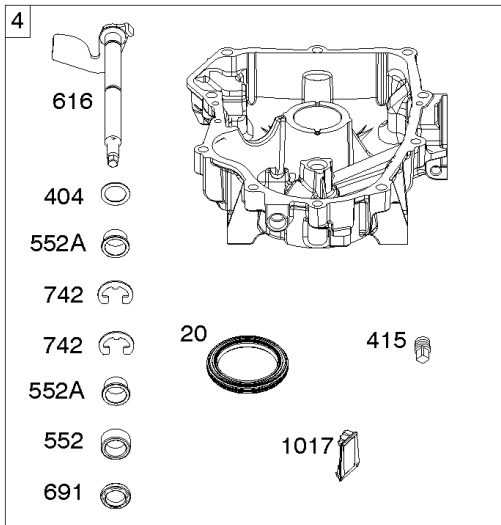

Engine Sump, Lubrication, Oil Cooler

REF NO	PART NO	QTY	DESCRIPTION
4	594973		SUMP, Engine -Used After Code Date 15071500
4B	797502		Sump-Engine -Used Before Code Date 15071600
12	594195		Gasket-Crankcase -Used Before Code Date 15071600
15	690946		PLUG, Oil Drain
20	795387		SEAL, Oil -(PTO Side)
22	694966		SCREW -(Crankcase Cover/Sump)
186A	796532		CONNECTOR, Hose -(Oil Drain)
219	793338		GEAR, Governor
220	799772		WASHER -(Governor Gear)
221	841026		CUP, Governor
239	792028		Switch-Oil Pressure
287	697820		SCREW -(Dipstick Tube)
305	594618		SCREW -(Blower Housing)
400	796862		COOLER, Oil
404	690442		WASHER -(Governor Crank)
415	794903		PLUG
448	799103		BRACKET, Oil Cooler
512	594200		HOSE, Oil Drain
523	594528		DIPSTICK
524	691032		SEAL, O-Ring
525	691037		TUBE, Dipstick
552	796638		BUSHING, Governor Crank
552A	690553		BUSHING, Governor Crank
601A	841597		CLAMP, Hose
615	698290		RETAINER, Governor Shaft
616	691045		CRANK, Governor
691	790574		SEAL, Governor Shaft
742	690328		RETAINER, E Ring
750	796208		SCREW -(Oil Pump Cover)
829	799104		HOSE, Oil Cooler
842	691031		SEAL, O-Ring -(Dipstick Tube)
847	594609		DIPSTICK/TUBE ASSEMBLY
943	796222		SEAL, O-Ring -(Oil Pump Cover)
965	796221		COVER, Oil Pump
1013	690954		NIPPLE, Oil Filter
1017	796214		SCREEN, Oil Pump
1024	796220		PUMP, Oil
1027	696854		Filter-Oil -(Yellow)
1028	796864		ADAPTER, Oil Filter
1366	799131		DIVERTER, Oil Cooler
1373	695629		SCREW -(Oil Cooler Bracket)