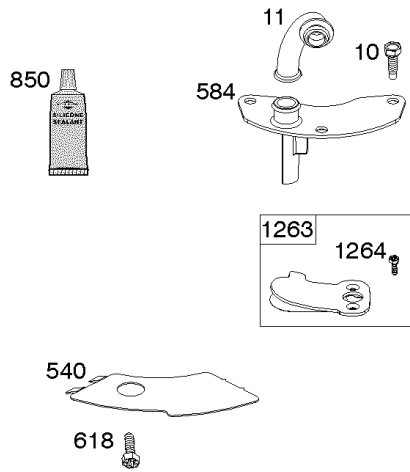

Cylinder Head, Rocker Arm Cover, Intake Manifold

Mfg. No: 44T877-0012-B1

Cylinder Head, Rocker Arm Cover, Intake Manifold

REF NO	PART NO	QTY	DESCRIPTION
1026A	690982		ROD, Push -(Aluminum)
1029	690972		ARM, Rocker
1029A	807323		ARM, Rocker
1100	791959		PIVOT, Rocker Arm

Not For
Reproduction

1319 WARNING LABEL

REQUIRED when replacing parts with warning labels affixed.

1319A WARNING LABEL

REQUIRED when replacing parts with warning labels affixed.

1330 REPAIR MANUAL

1036 EMISSIONS LABEL

Cylinder, Crankshaft, Camshaft, Air Guides

REF NO	PART NO	QTY	DESCRIPTION
1	594970		CYLINDER ASSEMBLY -Used After Code Date 15071500
1A	594162		Cylinder Assembly -Used Before Code Date 15071600
2	797673		KIT, Bushing/Seal -(Magneto Side)
3	391086S		SEAL, Oil -(Magneto Side)
8	792185		Breather Assembly -Used Before Code Date 14110500
9	690937		Gasket-Breather -Used Before Code Date 14110500
10	691108		SCREW -(Breather Assembly)
11	594163		TUBE, Breather -Used After Code Date 14110400
11	792184		Tube-Breather -Used Before Code Date 14110500
16	796256		Crankshaft
24	222698S		KEY, Flywheel
25	792072		Piston Assembly -(.020" Oversize)
25	792023		Piston Assembly -(Standard)
26	792026		SET, Ring -(Standard)
26	792073		Ring Set -(.020" Oversize)
27	690975		LOCK, Piston Pin
28	696581		Pin-Piston
29	796209		ROD, Connecting
32	690976		SCREW -(Connecting Rod)
45	690977		TAPPET, Valve
46	797242		CAMSHAFT
212	695238		LINK, Throttle
227	798856		LEVER, Governor Control
250	690957		Retainer-Breather -Used Before Code Date 14110500
252	794389		Collector-Oil -Used Before Code Date 14110500
306	796852		SHIELD, Cylinder -(Cylinder #1)
306A	591666		SHIELD, Cylinder -(Cylinder #2)
307	691003		SCREW -(Cylinder Shield)
307A	691108		SCREW -(Cylinder Shield)
357	691483		Key-Drive Pulley
377	690979		KEY, Woodruff
405	594937		SCREW -(Back Plate)
447	691003		SCREW -(Air Guide Cover)
505	691029		NUT -(Governor Control Lever)
540	594325		PLATE, Baffle