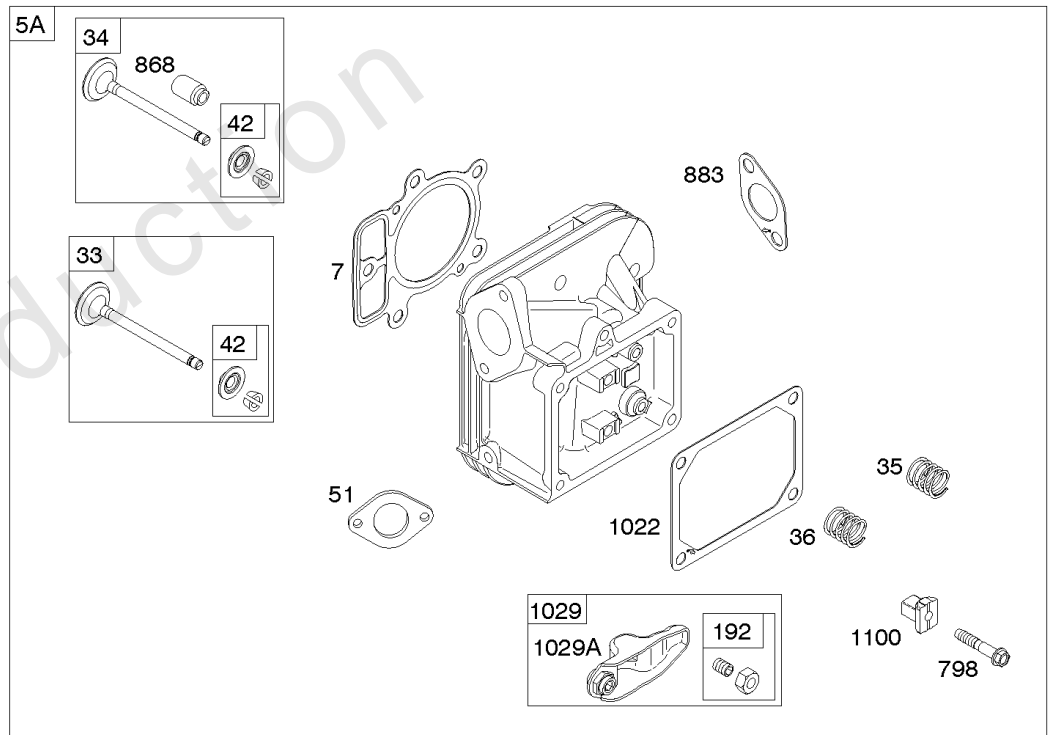

Cylinder Head, Rocker Arm Cover, Intake Manifold

Mfg. No: 44T877-0012-B1

Cylinder Head, Rocker Arm Cover, Intake Manifold

REF NO	PART NO	QTY	DESCRIPTION
5	799088		Head-Cylinder -(Cylinder #1)
5A	799089		Head-Cylinder -(Cylinder #2)
7	693997		GASKET, Cylinder Head
13	592244		SCREW -(Cylinder Head)
33	793557		Valve-Exhaust
34	793556		VALVE, Intake
35	694865		SPRING, Valve -(Intake)
36	694865		SPRING, Valve -(Exhaust)
42	499586		KEEPER, Valve
45	690977		TAPPET, Valve
50	797503		MANIFOLD, Intake
51	690949		GASKET, Intake
51A	594427		GASKET, Intake
53	690951		STUD -(Carburetor)
54	699816		SCREW -(Intake Manifold)
122	593425		SPACER, Carburetor
163	691001		GASKET, Air Cleaner
186	794873		Connector-Hose -(Intake Manifold)
192	690083		ADJUSTER, Rocker Arm
213	799153		BRACKET, Choke Control
337	792015		PLUG, Spark
383	19576S		WRENCH, Spark Plug
415	794903		PLUG
613	690341		SCREW -(Muffler)
635	692076		BOOT, Spark Plug
654	690958		NUT -(Carburetor)
798	697890		SCREW -(Rocker Arm)
868	690968		SEAL, Valve
883	690970		Gasket-Exhaust
914	691127		SCREW -(Rocker Cover)
918	593998		HOSE, Vacuum -(Length 3.2 Inches)
929	691003		SCREW -(Choke Control Bracket)
929A	794904		SCREW -(Choke Control Bracket)
964	799159		CAP, Connector
1022	690971		GASKET, Rocker Cover
1023	793146		COVER, Rocker -(Cylinder #1)
1023A	499600		COVER, Rocker -(Cylinder #2)
1026	690981		ROD, Push -(Steel)