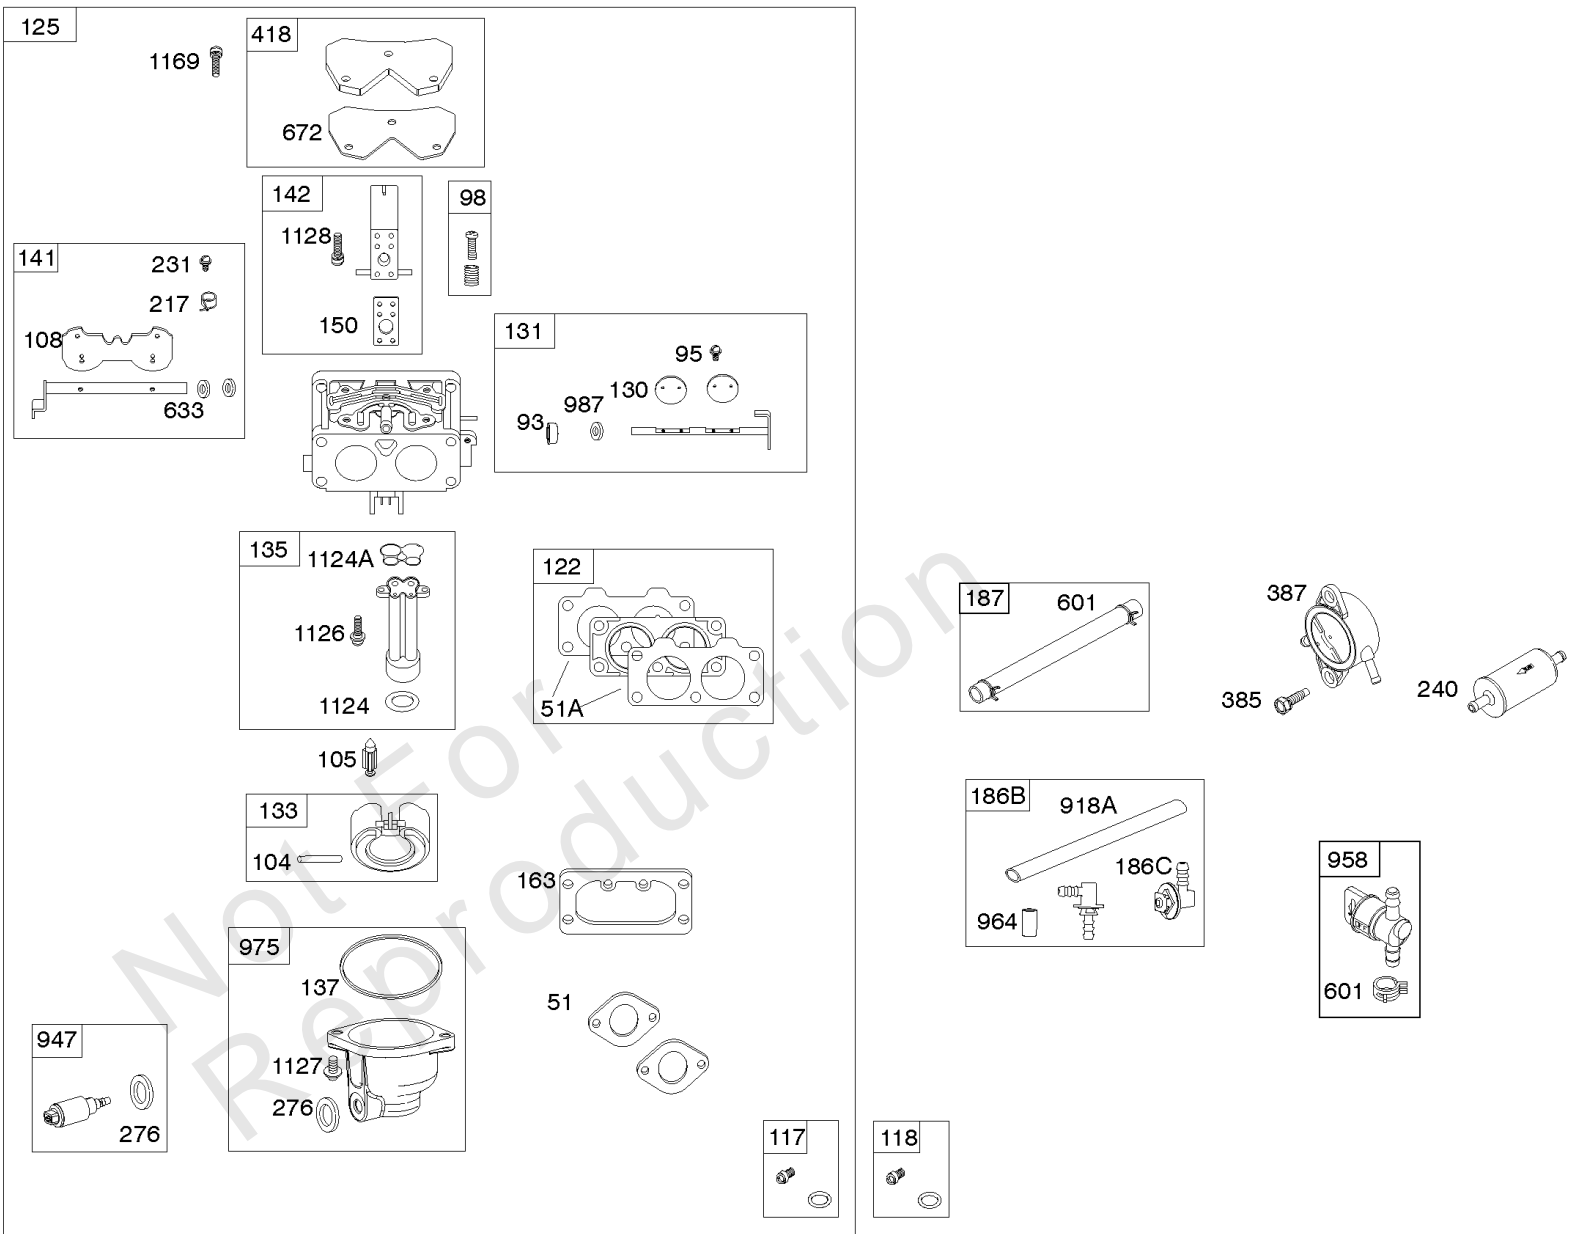

Carburetor, Fuel Supply

REF NO	PART NO	QTY	DESCRIPTION
51	690949		GASKET, Intake
51A	594427		GASKET, Intake
93	845864		BUSHING, Throttle Shaft
95	690718		SCREW -(Throttle Valve)
98	699721		KIT, Idle Speed
104	694918		PIN, Float Hinge
105	797410		Valve-Float Needle
108	699723		VALVE, Choke
117	842081		JET, Main -(Standard) (Left and Right Jet)
118	699733		Jet-Main -(High Altitude) (Left and Right Jet)
122	593425		SPACER, Carburetor
125	799109		Carburetor
130	690993		VALVE, Throttle
131	799113		KIT, Throttle Shaft
133	699724		FLOAT, Carburetor
135	699729		TUBE, Fuel Transfer
137	690994		GASKET, Float Bowl
141	799112		KIT, Choke Shaft
142	796871		NOZZLE, Carburetor
150	841649		GASKET, Nozzle
163	691001		GASKET, Air Cleaner
186B	799158		CONNECTOR, Hose -(EVAP)
186C	845141		CONNECTOR, Hose -(EVAP)
187	791766		LINE, Fuel -(Cut To Required Length)
217	799771		SPRING, Choke Return
231	690718		SCREW -(Choke Valve)
240	695666		Filter-Fuel
276	695410		WASHER, Sealing
385	797409		SCREW -(Fuel Pump)
387	808656		PUMP, Fuel
418	795912		PLATE, Carburetor Cover
601	691038		CLAMP, Hose -(Black)
633	690722		SEAL, Choke/Throttle Shaft
672	690234		Gasket-Carburetor Plate
918A	799160		HOSE, Vacuum -(Length 9.4 Inches)
947	798779		Solenoid-Fuel
958	698183		Valve-Fuel Shut Off -(Plastic)
964	799159		CAP, Connector
975	799114		BOWL, Float
987	808183		Seal-Throttle Shaft
1124	841653		SEAL, O-Ring -(Fuel Transfer Tube)
1124A	690988		SEAL, O-Ring -(Fuel Transfer Tube)

Carburetor, Fuel Supply

REF NO	PART NO	QTY	DESCRIPTION
1126	690991		SCREW -(Fuel Transfer Tube)
1127	695407		SCREW, Float Bowl -(Float Bowl to Carburetor Body)
1128	690990		SCREW -(Carburetor Nozzle)
1169	690990		SCREW -(Carburetor Cover Plate)