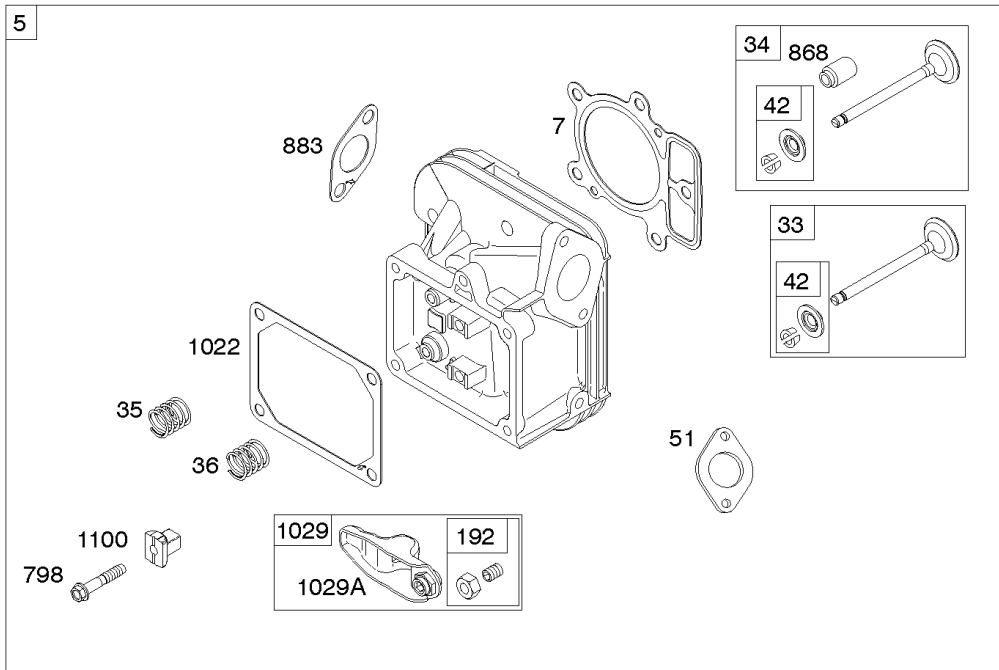

Carburetor, Fuel Supply

REF NO	PART NO	QTY	DESCRIPTION
1126	690991		SCREW -(Fuel Transfer Tube)
1127	695407		SCREW, Float Bowl -(Float Bowl to Carburetor Body)
1128	690990		SCREW -(Carburetor Nozzle)
1169	690990		SCREW -(Carburetor Cover Plate)

Not For
Reproduction

Cylinder Head, Rocker Arm Cover, Intake Manifold

Mfg. No: 44T877-0012-B1

Cylinder Head, Rocker Arm Cover, Intake Manifold

REF NO	PART NO	QTY	DESCRIPTION
5	799088		Head-Cylinder -(Cylinder #1)
5A	799089		Head-Cylinder -(Cylinder #2)
7	693997		GASKET, Cylinder Head
13	592244		SCREW -(Cylinder Head)
33	793557		Valve-Exhaust
34	793556		VALVE, Intake
35	694865		SPRING, Valve -(Intake)
36	694865		SPRING, Valve -(Exhaust)
42	499586		KEEPER, Valve
45	690977		TAPPET, Valve
50	797503		MANIFOLD, Intake
51	690949		GASKET, Intake
51A	594427		GASKET, Intake
53	690951		STUD -(Carburetor)
54	699816		SCREW -(Intake Manifold)
122	593425		SPACER, Carburetor
163	691001		GASKET, Air Cleaner
186	794873		Connector-Hose -(Intake Manifold)
192	690083		ADJUSTER, Rocker Arm
213	799153		BRACKET, Choke Control
337	792015		PLUG, Spark
383	19576S		WRENCH, Spark Plug
415	794903		PLUG
613	690341		SCREW -(Muffler)
635	692076		BOOT, Spark Plug
654	690958		NUT -(Carburetor)
798	697890		SCREW -(Rocker Arm)
868	690968		SEAL, Valve
883	690970		Gasket-Exhaust
914	691127		SCREW -(Rocker Cover)
918	593998		HOSE, Vacuum -(Length 3.2 Inches)
929	691003		SCREW -(Choke Control Bracket)
929A	794904		SCREW -(Choke Control Bracket)
964	799159		CAP, Connector
1022	690971		GASKET, Rocker Cover
1023	793146		COVER, Rocker -(Cylinder #1)
1023A	499600		COVER, Rocker -(Cylinder #2)
1026	690981		ROD, Push -(Steel)

Cylinder Head, Rocker Arm Cover, Intake Manifold

Mfg. No: 44T877-0012-B1

Cylinder Head, Rocker Arm Cover, Intake Manifold

REF NO	PART NO	QTY	DESCRIPTION
1026A	690982		ROD, Push -(Aluminum)
1029	690972		ARM, Rocker
1029A	807323		ARM, Rocker
1100	791959		PIVOT, Rocker Arm