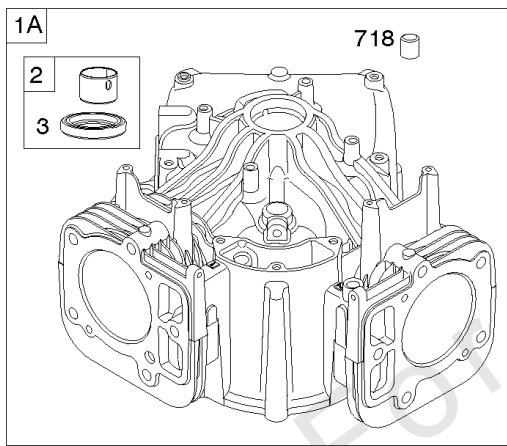

1319 WARNING LABEL

REQUIRED when replacing parts with warning labels affixed.

1319A WARNING LABEL

REQUIRED when replacing parts with warning labels affixed.

1330 REPAIR MANUAL

1036 EMISSIONS LABEL